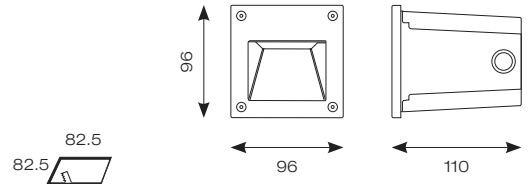

Camini

- Compact low level square LED pathway light with downward light spill suitable for residential and hospitality applications
- Die-cast aluminium construction with graphite paint finish
- Supplied c/w plastic installation box and pre-wired with 1 metre of rubber insulated cable for ease of installation
- Non-dimmable

INPUT	HERTZ	TEMP	LIFETIME (HRS)	CRI	SDCM	BEAM ANGLE	CLASS	IP	IK
230V	50/60Hz	-20°C to 25°C	L70 50,000	Ra 80	5	70°	1	IP65	IK02

CODE	DESCRIPTION	WATTAGE	CCT	LUMENS	LM/W	TRADE
ACSQLEDWL	Cool White	3W	4000k	79lm	22lm	£111.00