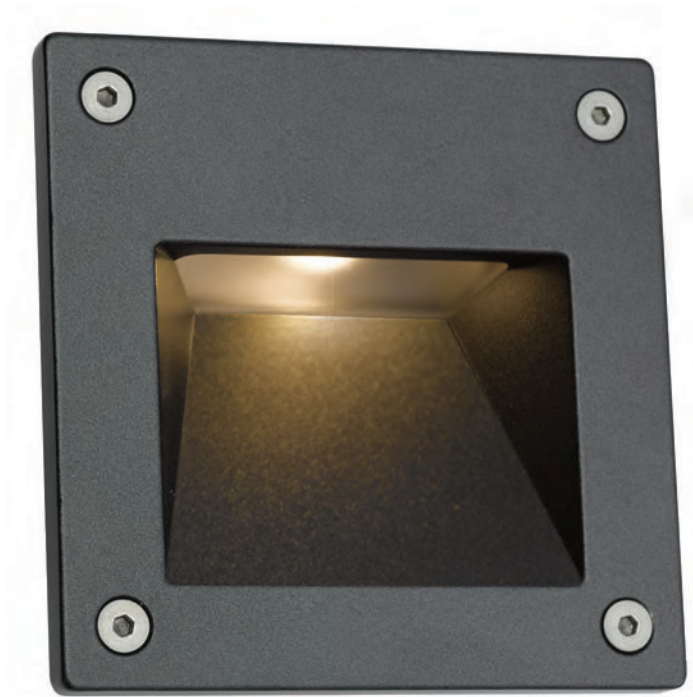

Camini

- Compact low level square LED pathway light with downward light spill suitable for residential and hospitality applications
- Die-cast aluminium construction with graphite paint finish
- Supplied c/w plastic installation box and pre-wired with 1 metre of rubber insulated cable for ease of installation
- Non-dimmable

INPUT	HERTZ	TEMP	LIFETIME (HRS)	CRI	SDCM	BEAM ANGLE	CLASS	IP	IK
230V	50/60Hz	-20°C to 25°C	L70 50,000	Ra 80	5	70°	1	IP65	IK02

CODE	DESCRIPTION	WATTAGE	CCT	LUMENS	LM/W	TRADE
ACSQLEDWL	Cool White	3W	4000k	79lm	22lm	£111.00