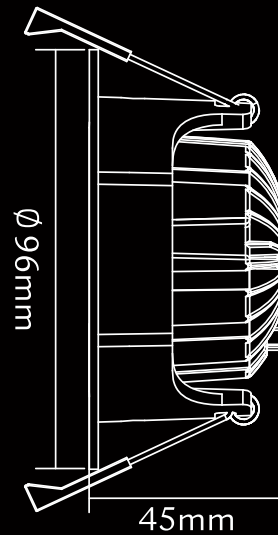

THORGEON

LIGHTING

LED SLIM DOWNLIGHT

03094

Manufactured in PRC

LED
POWER
8W

LUMENS
477

COLOR
1800-3000

IP44

CUT SIZE
83mm

Hz
50-60

IK04

PF
>0.9

THORGEON

www.thorgeon.com
SIA "ATTA-1", Daugavgrivas street 77,
Riga, Latvia, LV-1007

4751029898654
Developed in Latvia