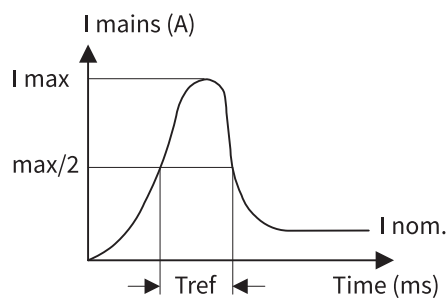

Inrush Current

	9290032515	9290032516	9290032517	9290032518
Electrical characteristic				
I_{max}(A)	3.85		4.92	
T_{ref}(μs)	0.101		0.115	
MCB	Luminaire Max.(pcs)			
Type B-10A	46		34	
Type B-16A	74		55	
Type C-10A	78		59	
Type C-16A	125		95