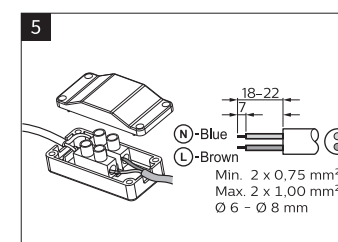

PHILIPS

Ledinaire SlimDownlight

DN065C

Model	Product Description	Power(W)	CRI(Ra)	CCT(K)	Total Lumen(lm)	Energy efficiency class of light source	Dimension AxB(mm)	Mounting size C(mm)	Weight (kg)
9290032515	DN065C G4 LED12/830 12W 220-240V 6-D175	12	80	3000	1200	F	φ175*27	140	0.38
9290032516	DN065C G4 LED12/840 12W 220-240V 6-D175	12	80	4000	1200	F	φ175*27	140	0.38
9290032517	DN065C G4 LED20/830 19W 220-240V 8-D225	19	80	3000	2000	F	φ225*27	190	0.58
9290032518	DN065C G4 LED20/840 19W 220-240V 8-D225	19	80	4000	2000	F	φ225*27	190	0.58