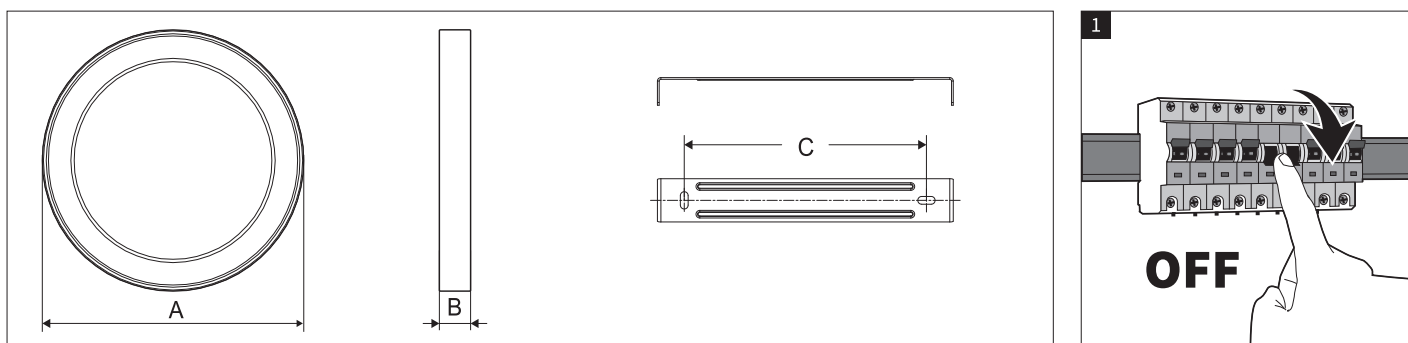

PHILIPS

Ledinaire SlimDownlight

DN065C

Model	Product Description	Power(W)	CRI(Ra)	CCT(K)	Total Lumen(lm)	Energy efficiency class of light source	Dimension AxB(mm)	Mounting size C(mm)	Weight (kg)
9290032515	DN065C G4 LED12/830 12W 220-240V 6-D175	12	80	3000	1200	F	φ175*27	140	0.38
9290032516	DN065C G4 LED12/840 12W 220-240V 6-D175	12	80	4000	1200	F	φ175*27	140	0.38
9290032517	DN065C G4 LED20/830 19W 220-240V 8-D225	19	80	3000	2000	F	φ225*27	190	0.58
9290032518	DN065C G4 LED20/840 19W 220-240V 8-D225	19	80	4000	2000	F	φ225*27	190	0.58