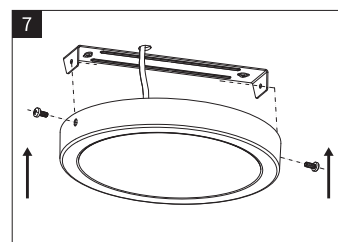

PHILIPS

Ledinaire SlimDownlight

DN065C

Model	Product Description	Power(W)	CRI(Ra)	CCT(K)	Total Lumen(lm)	Energy efficiency class of light source	Dimension AxB(mm)	Mounting size C(mm)	Weight (kg)
9290032515	DN065C G4 LED12/830 12W 220-240V 6-D175	12	80	3000	1200	F	φ175*27	140	0.38
9290032516	DN065C G4 LED12/840 12W 220-240V 6-D175	12	80	4000	1200	F	φ175*27	140	0.38
9290032517	DN065C G4 LED20/830 19W 220-240V 8-D225	19	80	3000	2000	F	φ225*27	190	0.58
9290032518	DN065C G4 LED20/840 19W 220-240V 8-D225	19	80	4000	2000	F	φ225*27	190	0.58