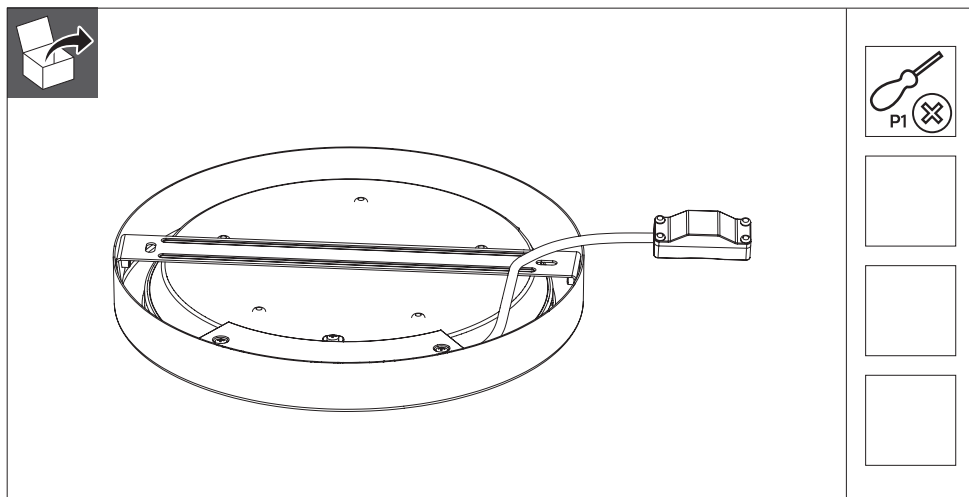

PHILIPS

Ledinaire SlimDownlight

DN065C

Model	Product Description	Power(W)	CRI(Ra)	CCT(K)	Total Lumen(lm)	Energy efficiency class of light source	Dimension AxB(mm)	Mounting size C(mm)	Weight (kg)
9290032515	DN065C G4 LED12/830 12W 220-240V 6-D175	12	80	3000	1200	F	φ175*27	140	0.38
9290032516	DN065C G4 LED12/840 12W 220-240V 6-D175	12	80	4000	1200	F	φ175*27	140	0.38
9290032517	DN065C G4 LED20/830 19W 220-240V 8-D225	19	80	3000	2000	F	φ225*27	190	0.58
9290032518	DN065C G4 LED20/840 19W 220-240V 8-D225	19	80	4000	2000	F	φ225*27	190	0.58