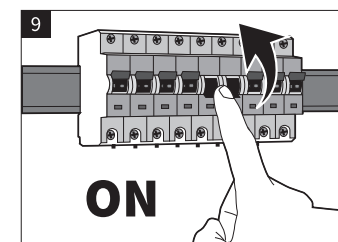

PHILIPS

Ledinaire SlimDownlight

DN065C

Model	Product Description	Power(W)	CRI(Ra)	CCT(K)	Total Lumen(lm)	Energy efficiency class of light source	Dimension AxB(mm)	Mounting size C(mm)	Weight (kg)
9290032515	DN065C G4 LED12/830 12W 220-240V 6-D175	12	80	3000	1200	F	φ175*27	140	0.38
9290032516	DN065C G4 LED12/840 12W 220-240V 6-D175	12	80	4000	1200	F	φ175*27	140	0.38
9290032517	DN065C G4 LED20/830 19W 220-240V 8-D225	19	80	3000	2000	F	φ225*27	190	0.58
9290032518	DN065C G4 LED20/840 19W 220-240V 8-D225	19	80	4000	2000	F	φ225*27	190	0.58