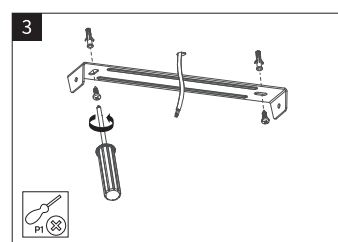

PHILIPS

Ledinaire SlimDownlight

DN065C

Model	Product Description	Power(W)	CRI(Ra)	CCT(K)	Total Lumen(lm)	Energy efficiency class of light source	Dimension AxB(mm)	Mounting size C(mm)	Weight (kg)
9290032515	DN065C G4 LED12/830 12W 220-240V 6-D175	12	80	3000	1200	F	φ175*27	140	0.38
9290032516	DN065C G4 LED12/840 12W 220-240V 6-D175	12	80	4000	1200	F	φ175*27	140	0.38
9290032517	DN065C G4 LED20/830 19W 220-240V 8-D225	19	80	3000	2000	F	φ225*27	190	0.58
9290032518	DN065C G4 LED20/840 19W 220-240V 8-D225	19	80	4000	2000	F	φ225*27	190	0.58