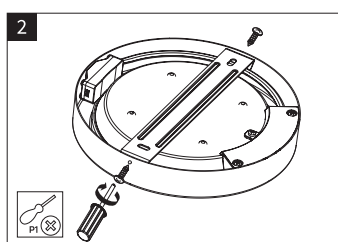

PHILIPS

Ledinaire SlimDownlight

DN065C

Model	Product Description	Power(W)	CRI(Ra)	CCT(K)	Total Lumen(lm)	Energy efficiency class of light source	Dimension AxB(mm)	Mounting size C(mm)	Weight (kg)
9290032515	DN065C G4 LED12/830 12W 220-240V 6-D175	12	80	3000	1200	F	φ175*27	140	0.38
9290032516	DN065C G4 LED12/840 12W 220-240V 6-D175	12	80	4000	1200	F	φ175*27	140	0.38
9290032517	DN065C G4 LED20/830 19W 220-240V 8-D225	19	80	3000	2000	F	φ225*27	190	0.58
9290032518	DN065C G4 LED20/840 19W 220-240V 8-D225	19	80	4000	2000	F	φ225*27	190	0.58