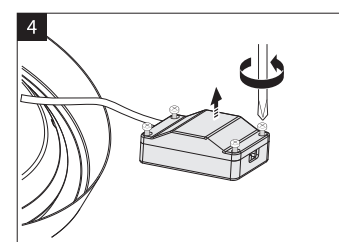

PHILIPS

Ledinaire SlimDownlight

DN065C

Model	Product Description	Power(W)	CRI(Ra)	CCT(K)	Total Lumen(lm)	Energy efficiency class of light source	Dimension AxB(mm)	Mounting size C(mm)	Weight (kg)
9290032515	DN065C G4 LED12/830 12W 220-240V 6-D175	12	80	3000	1200	F	φ175*27	140	0.38
9290032516	DN065C G4 LED12/840 12W 220-240V 6-D175	12	80	4000	1200	F	φ175*27	140	0.38
9290032517	DN065C G4 LED20/830 19W 220-240V 8-D225	19	80	3000	2000	F	φ225*27	190	0.58
9290032518	DN065C G4 LED20/840 19W 220-240V 8-D225	19	80	4000	2000	F	φ225*27	190	0.58