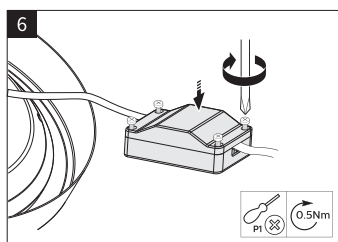

PHILIPS

Ledinaire SlimDownlight

DN065C

Model	Product Description	Power(W)	CRI(Ra)	CCT(K)	Total Lumen(lm)	Energy efficiency class of light source	Dimension AxB(mm)	Mounting size C(mm)	Weight (kg)
9290032515	DN065C G4 LED12/830 12W 220-240V 6-D175	12	80	3000	1200	F	φ175*27	140	0.38
9290032516	DN065C G4 LED12/840 12W 220-240V 6-D175	12	80	4000	1200	F	φ175*27	140	0.38
9290032517	DN065C G4 LED20/830 19W 220-240V 8-D225	19	80	3000	2000	F	φ225*27	190	0.58
9290032518	DN065C G4 LED20/840 19W 220-240V 8-D225	19	80	4000	2000	F	φ225*27	190	0.58