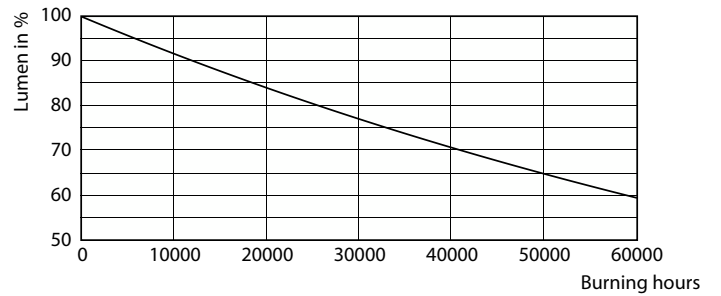

MASTER LEDspot ExpertColor AR111

Photometric data

Accent Lighting Spots - MAS ExpertColor 10.8-50W 930 AR111 40D

Lifetime

Life Expectancy Diagram

Lumen Maintenance Diagram - MAS ExpertColor 10.8-50W 930 AR111 40D