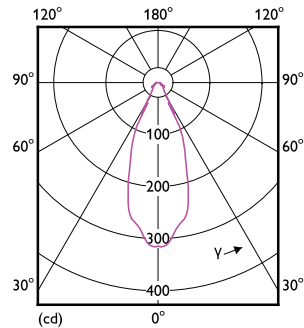

Dimensional drawing

Product	D	C
MAS ExpertColor 10.8-50W 930 AR111 40D	111 mm	61 mm

Photometric data

Spectral Power Distribution Colour - MAS ExpertColor 10.8-50W 930 AR111 40D

Light Distribution Diagram - MAS ExpertColor 10.8-50W 930 AR111 40D

MASTER LEDspot ExpertColor AR111

Photometric data

Accent Lighting Spots - MAS ExpertColor 10.8-50W 930 AR111 40D

Lifetime

Life Expectancy Diagram

Lumen Maintenance Diagram - MAS ExpertColor 10.8-50W 930 AR111 40D