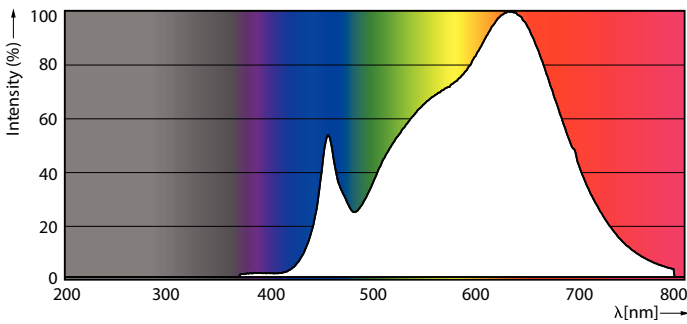

Product data

General Information	
Cap-Base	G53
Nominal lifetime	40,000 hour(s)
Switching Cycle	50,000
Lighting Technology	LED
Flux measurement reference	Narrow Cone
Light Technical	
Color Code	930 [CCT of 3000K]
Beam Angle (Nom)	40 degree(s)
Luminous Flux	620 lm
Luminous Intensity (Nom)	1,200 cd
Color Designation	White (WH)
Correlated Color Temperature (Nom)	3000 K
Luminous Efficacy (rated) (Nom)	57 lm/W
Color Consistency	<4
Color rendering index (CRI)	95
LLMF At End Of Nominal Lifetime (Nom)	70 %

Application Conditions

can it be used in closed luminaires	No
-------------------------------------	----

Product Data

Order product name	MAS ExpertColor 10.8-50W 930 AR111 40D
Full product name	MAS ExpertColor 10.8-50W 930 AR111 40D
Full product code	871951433401400
Order code	929003043702
Material Nr. (12NC)	929003043702
Numerator - Quantity Per Pack	1
EAN/UPC - Product/Case	8719514334014
Numerator - Packs per outer box	6
EAN/UPC - Case	8719514334021

Dimensional drawing

Product	D	C
MAS ExpertColor 10.8-50W 930 AR111 40D	111 mm	61 mm

Photometric data

Spectral Power Distribution Colour - MAS ExpertColor 10.8-50W 930 AR111 40D

Light Distribution Diagram - MAS ExpertColor 10.8-50W 930 AR111 40D