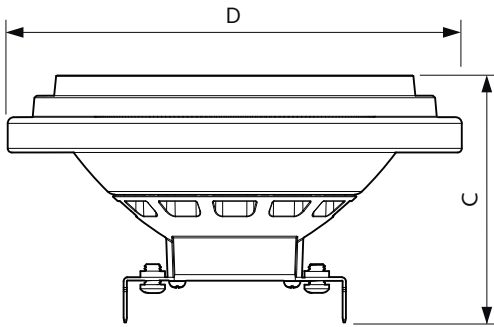

Dimensional drawing

Product	D	C
MAS ExpertColor 10.8-50W 930 AR111 40D	111 mm	61 mm

Photometric data

Spectral Power Distribution Colour - MAS ExpertColor 10.8-50W 930 AR111 40D

Light Distribution Diagram - MAS ExpertColor 10.8-50W 930 AR111 40D