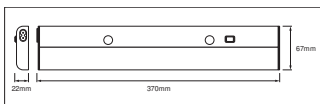

TECHNICAL DATA

Electrical data

Nominal wattage	6.00 W
Nominal voltage	220...240 V
Mains frequency	50...60 Hz
Nominal current	40.000 mA
Power factor λ	> 0.5
Protection class	II

Photometrical data

Luminous flux	320 lm
Total luminous flux of contained light sources	520 lm
Luminous efficacy	64 lm/W
Color temperature	4000 K
Light color (designation)	Cool White
Color rendering index Ra	> 80
Standard deviation of color matching	≤ 6 sdc _m
Photobiological safety group acc. to EN62778	RG0
Beam angle	120 °

Dimensions & Weight

Length	370.00 mm
Width	67.00 mm
Height	22.00 mm
Product weight	325.00 g

LINEAR LED FLAT ECO

Materials & Colors

Product color	Silver
Housing color	Silver

Body material	Aluminum
Cover material	Polycarbonate (PC)
Glow Wire Test according to IEC 60695-2-12	650 °C
Mercury content	0.0 mg

LOGISTICAL DATA

Product code	Packaging unit (Pieces/Unit)	Dimensions (length x width x height)	Gross weight	Volume
4058075264328	Folding box 1	38 mm x 71 mm x 400 mm	339.00 g	1.08 dm ³
4058075264335	Shipping box 8	425 mm x 334 mm x 93 mm	3806.00 g	13.20 dm ³