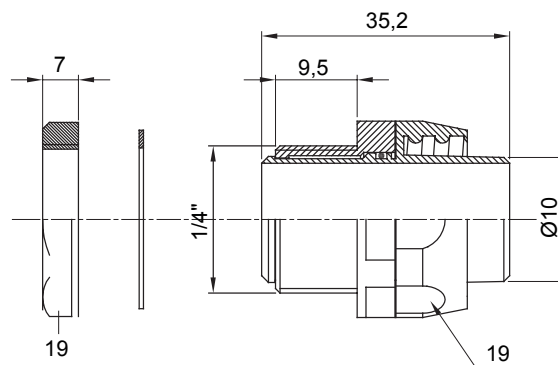

Straight and revolving coupling device for sheath with IP54 protection degree.

Colour	Grey RAL 7035	IP degree	IP54
GAS pitch	1/4"	Sheath Ø (mm)	10
Type	Revolving	Electrocod	210

DIMENSIONAL

TECHNICAL SYMBOLOGY