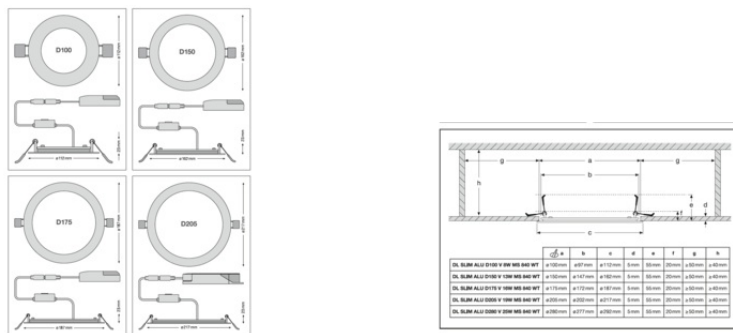

Product code	Packaging unit (Pieces/Unit)	Dimensions (length x width x height)	Gross weight	Volume
4099854441783	Shipping box 12	358 mm x 249 mm x 142 mm	2833.00 g	12.66 dm³

The mentioned product code describes the smallest quantity unit which can be ordered. One shipping unit can contain one or more single products. When placing an order, for the quantity please enter single or multiples of a shipping unit.

ADDITIONAL CATALOG INFORMATION

References / Links

– For Guarantee see www.ledvance.com/guarantee

DISCLAIMER

Subject to change without notice. Errors and omission excepted. Always make sure to use the most recent release.