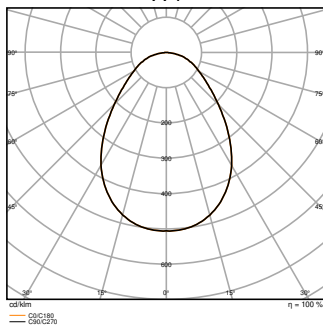

Product features

- Very slim aluminum housing with only 23 mm height
- High luminous efficacy: up to 100 lm/W
- Multi Lumen function: power steps selectable
- Multi Color function: 4000K and 3000K
- Type of protection: IP44
- Luminaire available in 5 sizes for different cut-outs
- Lifetime (L70/B50): 50,000 h (temperature at $T_a = 40\text{ }^{\circ}\text{C}$)

Photometrical data

Luminous flux	800 lm / 600 lm / 400 lm
Luminous efficacy	100 lm/W
Color temperature	3000 K / 4000 K
Reference control setting of contained light source (Kelvin)	4000 K
Light color (designation)	Warm White / Cool White
Color rendering index Ra	> 80
Standard deviation of color matching	< 5 sdc _m
Luminous intensity	-
Low flicker	Yes
Flickering metric (Pst LM)	<1
Stroboscope effect metric (SVM)	<0.4
Photobiological safety group acc. to EN62778	RG0
Photobiological safety group acc. to EN62471	RG1
Beam angle	90 °

DL SLIM ALU D100 V 8W MS 830
WT

DL SLIM ALU D100 V 8W MS 840
WT

DL SLIM ALU D100 V 8W MS 830
WT

DL SLIM ALU D100 V 8W MS 840
WT

Adjustable attributes

Nominal wattage	Color temperature	Luminous flux	Luminous efficacy
8W	3000 K / 4000 K	800 lm	100 lm/W
6W	3000 K / 4000 K	600 lm	100 lm/W
4W	3000 K / 4000 K	400 lm	100 lm/W

Dimensions & Weight

Diameter	112.00 mm
Height	23.00 mm
Product weight	180.00 g

DL SLIM ALU D100 V

Materials & Colors

Product color	White
Housing color	White
Body material	Aluminum
Cover material	Polycarbonate (PC)
Light emitting surface material	Polycarbonate (PC)
Glow Wire Test according to IEC 60695-2-12	850 °C
Mercury content	0.0 mg