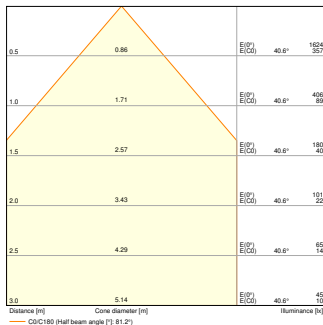

Product features

- Very slim aluminum housing with only 23 mm height
- High luminous efficacy: up to 100 lm/W
- Multi Lumen function: power steps selectable
- Multi Color function: 4000K and 3000K
- Type of protection: IP44
- Luminaire available in 5 sizes for different cut-outs
- Lifetime (L70/B50): 50,000 h (temperature at $T_a = 40\text{ }^{\circ}\text{C}$)

Photometrical data

Luminous flux	800 lm / 600 lm / 400 lm
Luminous efficacy	100 lm/W
Color temperature	3000 K / 4000 K
Reference control setting of contained light source (Kelvin)	4000 K
Light color (designation)	Warm White / Cool White
Color rendering index Ra	> 80
Standard deviation of color matching	< 5 sdc _m
Luminous intensity	-
Low flicker	Yes
Flickering metric (Pst LM)	<1
Stroboscope effect metric (SVM)	<0.4
Photobiological safety group acc. to EN62778	RG0
Photobiological safety group acc. to EN62471	RG1
Beam angle	90 °