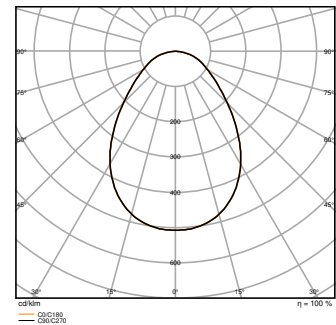

Photometrical data

Luminous flux	800 lm / 600 lm / 400 lm
Luminous efficacy	100 lm/W
Color temperature	3000 K / 4000 K
Reference control setting of contained light source (Kelvin)	4000 K
Light color (designation)	Warm White / Cool White
Color rendering index Ra	> 80
Standard deviation of color matching	< 5 sdc _m
Luminous intensity	-
Low flicker	Yes
Flickering metric (Pst LM)	<1
Stroboscope effect metric (SVM)	<0.4
Photobiological safety group acc. to EN62778	RG0
Photobiological safety group acc. to EN62471	RG1
Beam angle	90 °

DL SLIM ALU D100 V 8W MS 830
WT

DL SLIM ALU D100 V 8W MS 840
WT

DL SLIM ALU D100 V 8W MS 830
WT

DL SLIM ALU D100 V 8W MS 840
WT

Adjustable attributes

Nominal wattage	Color temperature	Luminous flux	Luminous efficacy
8W	3000 K / 4000 K	800 lm	100 lm/W
6W	3000 K / 4000 K	600 lm	100 lm/W
4W	3000 K / 4000 K	400 lm	100 lm/W

Dimensions & Weight

Diameter	112.00 mm
Height	23.00 mm
Product weight	180.00 g

DL SLIM ALU D100 V

Materials & Colors

Product color	White
Housing color	White
Body material	Aluminum
Cover material	Polycarbonate (PC)
Light emitting surface material	Polycarbonate (PC)
Glow Wire Test according to IEC 60695-2-12	850 °C
Mercury content	0.0 mg