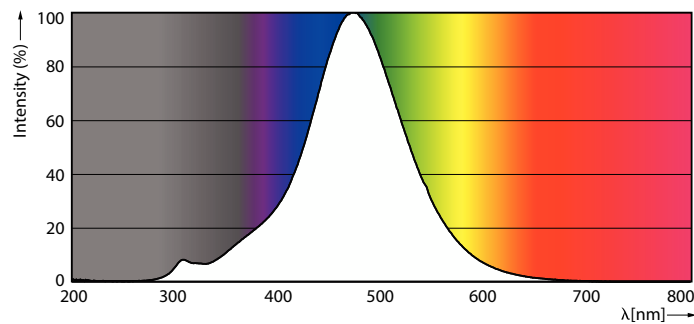

Photometric data

Spectral Power Distribution Colour - LEDclassic 11W A60 E27 smoky ND RFSRT4