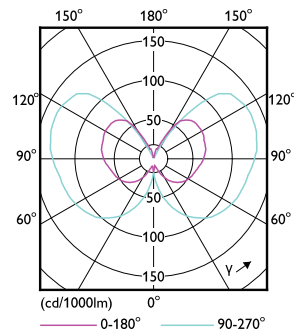

Photometric data

Light Distribution Diagram - LEDclassic 11W A60 E27 smoky ND RFSRT4