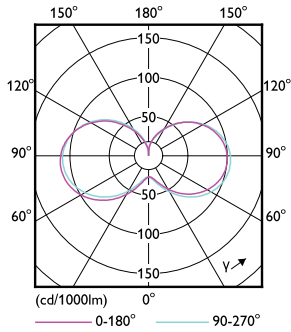

TrueForce Core LED Public (Urban/Road – HPL/SON)

Photometric data

LED TForce Core PT 30-27W E27 others frosted 830 ND