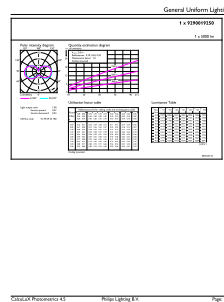

Product Data

Full product code	871869959442800
-------------------	-----------------

Order product name	TrueForce Core LED PT 50-42W E27 830 FR
EAN/UPC - Product	8718699594428
Order code	929001925002
Numerator - Quantity Per Pack	1
Numerator - Packs per outer box	4
Material Nr. (12NC)	929001925002
Net Weight (Piece)	0.375 kg

Dimensional drawing

TForce LED HPL ND 5klm E27 830 FR

Product	D	C
TrueForce Core LED PT 50-42W E27 830 FR	108 mm	265 mm

Photometric data

LED TForce Core PT 30-27W E27 others frosted 830 ND

LED TForce Core PT 50-42W E27 others frosted 830 ND