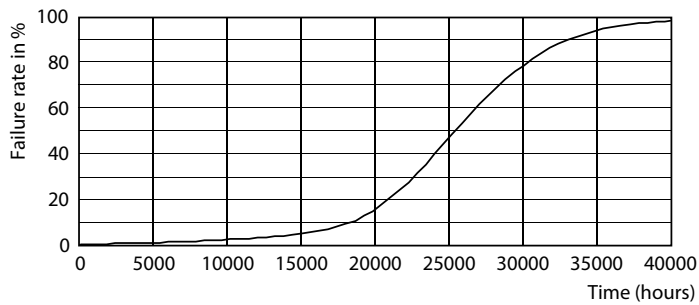

Lifetime

LED TForce Core PT 30-27W E27 others frosted 830 ND