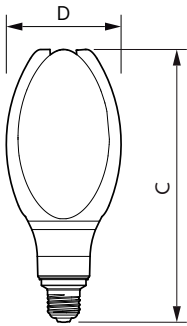

Product Data

Full product code	871869959442800
-------------------	-----------------

Order product name	TrueForce Core LED PT 50-42W E27 830 FR
EAN/UPC - Product	8718699594428
Order code	929001925002
Numerator - Quantity Per Pack	1
Numerator - Packs per outer box	4
Material Nr. (12NC)	929001925002
Net Weight (Piece)	0.375 kg

Dimensional drawing

TForce LED HPL ND 5klm E27 830 FR

Product	D	C
TrueForce Core LED PT 50-42W E27 830 FR	108 mm	265 mm

Photometric data

LED TForce Core PT 30-27W E27 others frosted 830 ND

LED TForce Core PT 50-42W E27 others frosted 830 ND