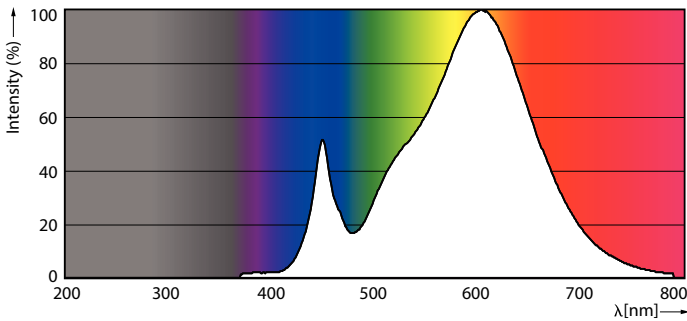

Photometric data

LED TForce Core PT 30-27W E27 others frosted 830 ND