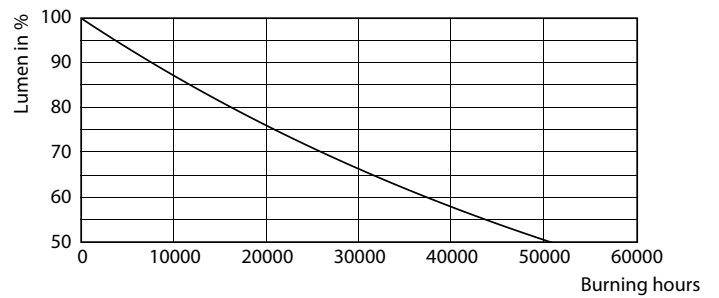

Product data

General Information		LLMF At End Of Nominal Lifetime (Nom)	
Cap-Base	E27 [E27]		70 %
EU RoHS compliant	Yes	Operating and Electrical	
Nominal Lifetime (Nom)	25000 h	Input Frequency	50 to 60 Hz
Switching Cycle	50000X	Power (Nom)	42 W
Technical Type	42-125W	Lamp Current (Nom)	190 mA
Light Technical		Wattage Equivalent	125 W
Color Code	830 [CCT of 3000K]	Starting Time (Nom)	0.3 s
Luminous Flux (Nom)	5000 lm	Warm Up Time to 60% Light (Nom)	0.3 s
Color Designation	White (WH)	Power Factor (Nom)	0.98
Correlated Color Temperature (Nom)	3000 K	Voltage (Nom)	220-240 V
Luminous Efficacy (rated) (Nom)	119.00 lm/W	Temperature	
Color Consistency	<6	T-Case Maximum (Nom)	70 °C
Color Rendering Index (Nom)	80		

TrueForce Core LED Public (Urban/Road – HPL/SON)

Photometric data

LED TForce Core PT 30-27W E27 others frosted 830 ND

Lifetime

LED TForce Core PT 30-27W E27 others frosted 830 ND

LED TForce Core PT 30-27W E27 others frosted 830 ND