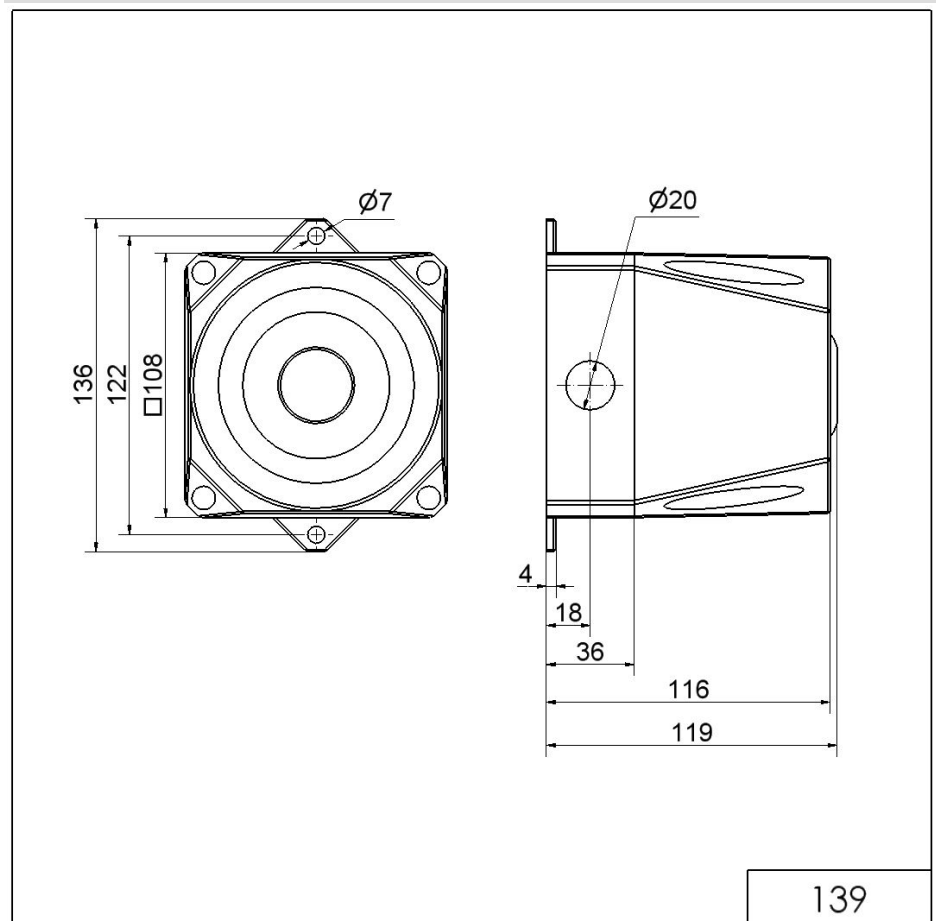

Horns and Sirens / Heavy-Duty multi-tone sounder
Multi-t.sounder WM 32 tne 115-230VAC GY

Conforms with RoHS directive	Yes
WEEE	Yes
Conforms with ATEX-directive	No
Conforms with CCC	No
Conforms with UL	No
Conforms with FCC	No
Conforms with IC	No
EAC certificate available	Yes
Conforms with UKCA (Importer)	Yes (WERMA (UK) Ltd.)
Conforms with AS-I	No
ICAO Certification	No
Conforms with DNV	No
Conforms with RoHS CN	No
Conforms with VdS	No

DRAWING

! For additional installation and mounting information, refer to the appropriate user guide at www.werma.com. This printed copy is for information only and is subject to alteration.