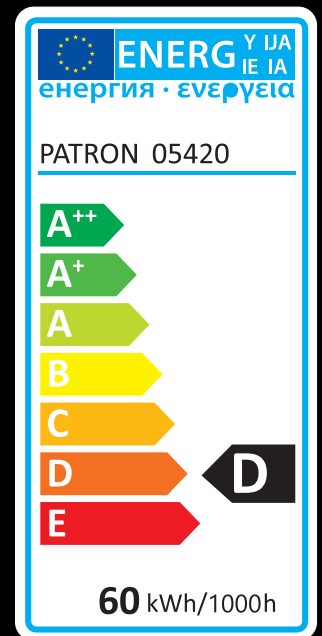

PATRON

REFLECTOR BULB

05420

Scan me

www.patronbulbs.com

Manufactured in PRC

 Strada Ștefan cel Mare 2/20,
Strășeni, Moldova

 Strada Alexandru Ghica 148,
Alexandria, Romania