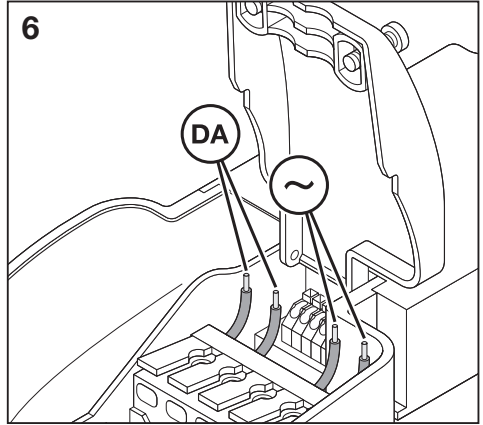

OT CABLE CLAMP B-STYLE TL

OT CABLE CLAMP B-STYLE TL

OT CABLE CLAMP B-STYLE TL

 www.osram.com/optotronic

Ø ≥ 97 mm

C10449057
G10553612
30.01.15

OSRAM GmbH
Steinerne Furt 62
86167 Augsburg
Germany
www.osram.com