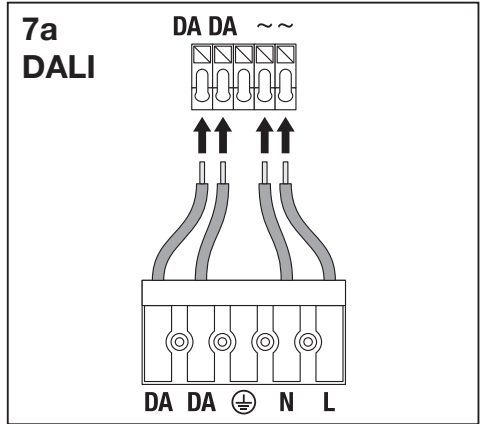

OT CABLE CLAMP B-STYLE TL

OT CABLE CLAMP B-STYLE TL

OT CABLE CLAMP B-STYLE TL

 www.osram.com/optotronic

Ø ≥ 97 mm

C10449057
G10553612
30.01.15

OSRAM GmbH
Steinerne Furt 62
86167 Augsburg
Germany
www.osram.com