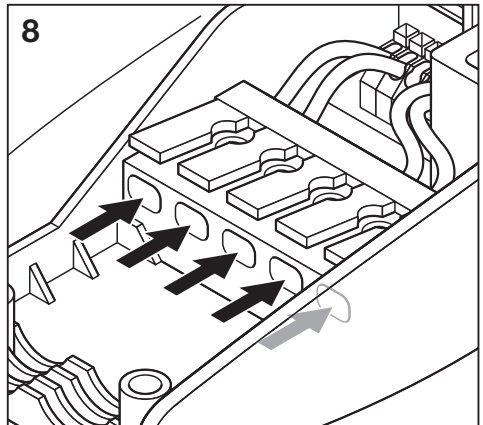

OT CABLE CLAMP B-STYLE TL

OT CABLE CLAMP B-STYLE TL

OT CABLE CLAMP B-STYLE TL

 www.osram.com/optotronic

Ø ≥ 97 mm

C10449057
G10553612
30.01.15

OSRAM GmbH
Steinerne Furt 62
86167 Augsburg
Germany
www.osram.com