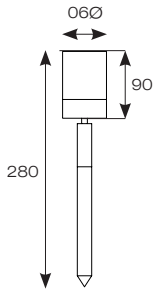

Acero GU10

- 316L Marine grade stainless steel spike light suitable for residential applications
- Ideal for GU10 LED
- Stainless steel, black and copper finishes available
- Pre-wired with 2 metre of rubber insulated cable for ease of installation
- Option to add Bluetooth and WiFi enabled smart GU10 lamp(s)
 - AOCTOW/GU10LED/TW
 - AOCTOW/GU10LED/RGBTW

Matching Acero GU10 Wall Lights see p279 - p280

Stainless Steel

OCTO Compatible

Connected by **WIZ**

Black

Copper

INPUT	HERTZ	TEMP	CLASS	IP	IK
220-240V	50/60Hz	-10°C to 40°C	1	IP44	IK06

CODE	DESCRIPTION	MAX WATTAGE	TRADE
AACERO/SL/BLK	GU10 LED - Stainless Steel	50W GU10	£32.95
AACERO/SL/COP	GU10 LED - Black	50W GU10	£37.80
AACERO/SL/SSL	GU10 LED - Copper	50W GU10	£32.95