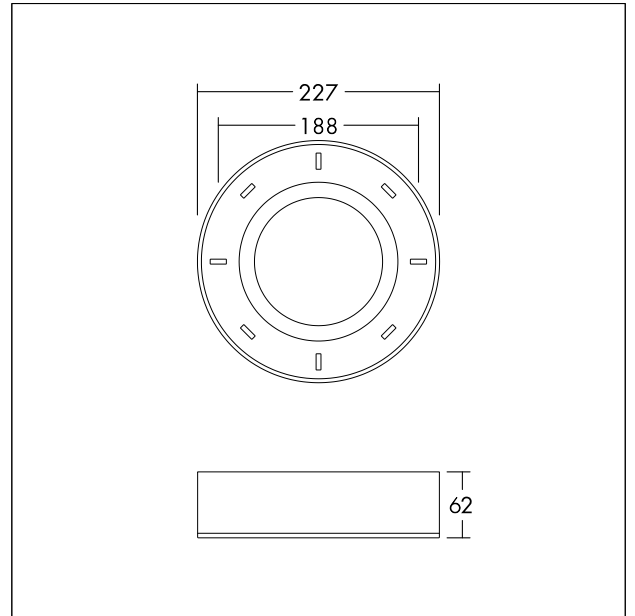

TE_ZOEVARIO_M_SURF_210.wmf