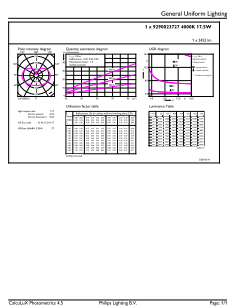

Classic filament LEDbulbs

Bulb Shape	A67 [A 67mm]
Approval and Application	
Energy Consumption kWh/1000 h	18 kWh
EPREL Registration Number	374,906
EU RoHS compliant	Yes
Product Data	
Full product code	871869976459300

Dimensional drawing

Product	D	C
LED classic 150W A67 E27 CW FR ND 1SRT4	70 mm	121 mm

Photometric data

Light Distribution Diagram - LED classic 150W A67 E27 CW FR ND 1SRT4

Classic filament LEDbulbs

Photometric data