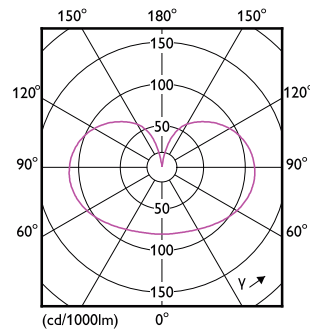

Product data

General Information	
Cap-Base	E27 [E27]
Nominal lifetime	15,000 hour(s)
Switching Cycle	20,000
Rated Lifetime (Hours)	15,000 hour(s)
Lighting Technology	LED
Flux measurement reference	Sphere
Light Technical	
Color Code	840 [CCT of 4000K]
Color Code	840 [CCT of 4000K]
Luminous Flux	2,452 lumen
Color Designation	Cool White (CW)
Correlated Color Temperature (Nom)	4000 K
Luminous Efficacy (rated) (Nom)	140.00 lm/W
Color Consistency	<6
Color rendering index (CRI)	80
LLMF At End Of Nominal Lifetime (Nom)	70 %

Classic filament LEDbulbs

Bulb Shape	A67 [A 67mm]
Approval and Application	
Energy Consumption kWh/1000 h	18 kWh
EPREL Registration Number	374,906
EU RoHS compliant	Yes
Product Data	
Full product code	871869976459300

Dimensional drawing

Product	D	C
LED classic 150W A67 E27 CW FR ND 1SRT4	70 mm	121 mm

Photometric data

Light Distribution Diagram - LED classic 150W A67 E27 CW FR ND 1SRT4

Classic filament LEDbulbs

Photometric data