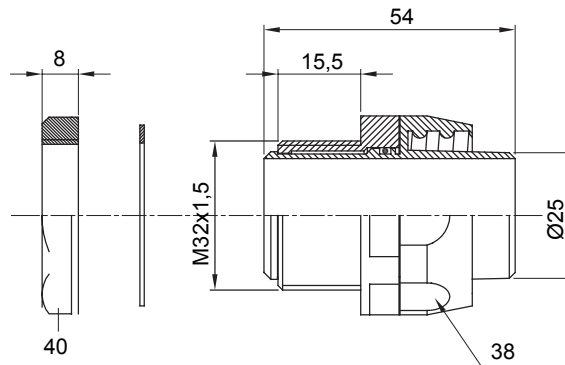

Straight and revolving coupling device for sheath with IP54 protection degree.

Colour	Grey RAL 7035	IP degree	IP54
ISO pitch	M 32x1.5	Sheath Ø (mm)	25
Type of pitch	M32	Type	Revolving
Electrocod	210		

DIMENSIONAL