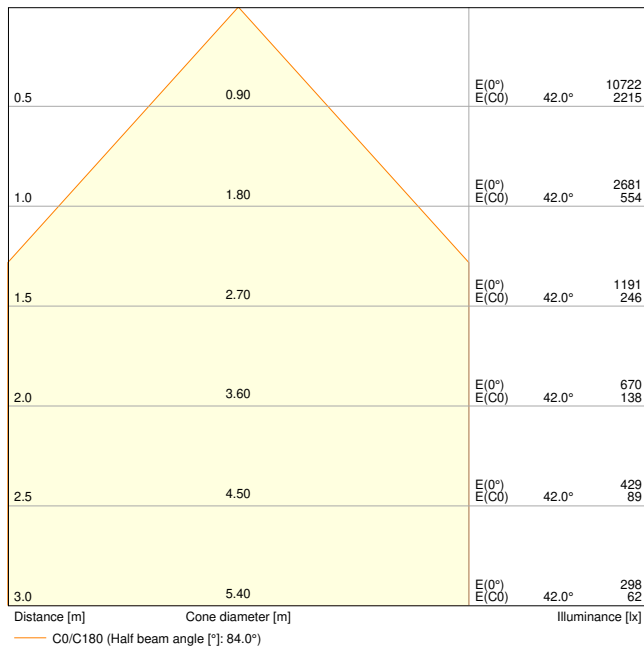

PL FLEX DALI 625 S 32W 4000K U19 5220lm