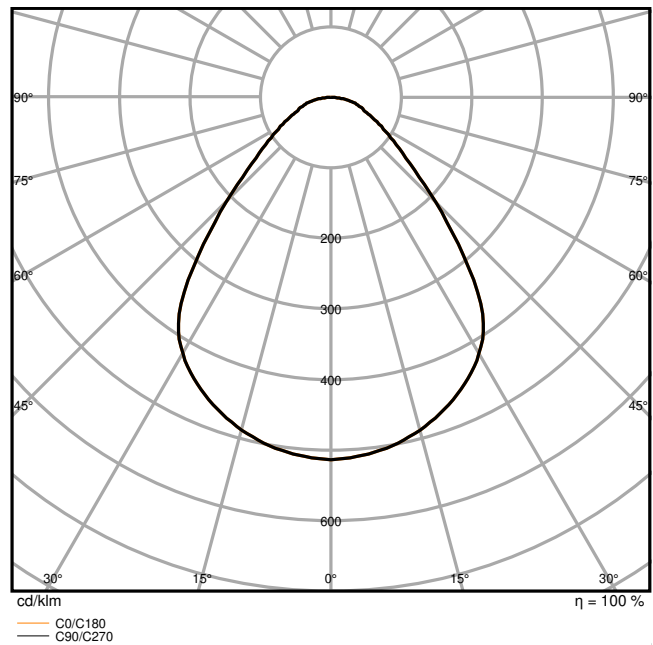

PL FLEX DALI 625 S 32W 4000K U19 5220lm