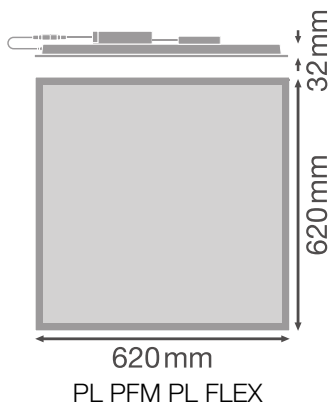

PRODUCT DATASHEET

PL FLEX 625 DALI S 32W 840 U19

PANEL FLEX 625 UGR<19 DALI | Square recessed panel luminaire with low glare, for 625 x 625 mm ceiling systems and DALI-2 technology

Areas of application

- Suitable for recessed ceiling systems with grid size of 625 x 625 mm
- Direct replacement for recessed luminaires with fluorescent lamps
- Offices, conference rooms
- Reception areas, foyers, corridors, elevators

¹⁾ The Panel Flex family is fulfilling the technical minimum requirements according to the German BEG subsidy program for energy efficient luminaires

Photometrical data

Luminous flux	5220 lm ¹⁾
Luminous efficacy	160 lm/W ¹⁾
Color temperature	4000 K
Light color (designation)	Cool White
Color rendering index Ra	> 80
Standard deviation of color matching	≤3 sdcn
Low flicker	Yes
Flickering metric (Pst LM)	<1
Stroboscope effect metric (SVM)	<0.4
Photobiological safety group acc. to EN62778	RG0
Beam angle	90 °
UGR	< 19

Dimensions & Weight

Length	620.00 mm
Width	620.00 mm
Height	32.00 mm
Product weight	1700.00 g

Materials & Colors

Product color	White
---------------	-------

Housing color	White
Body material	Aluminum
Cover material	Polystyrene (PS)
Glow Wire Test according to IEC 60695-2-12	650 °C
Mercury content	0.0 mg

Application & Mounting

Ambient temperature range	-10...+50 °C
Temperature range at storage	-20...+80 °C
Type of connection	Screwless terminal, 5-Pole (L, N, PE, DA+, DA-)
Type of protection	IP40/IP20
Protection class IK (shock resistance)	IK02
Dimmable	Yes
Type of dimming	DALI2
Mounting type	Recessed/Suspended/Surface
Mounting location	Ceiling
Application environment	Indoor
Mounting length	620 mm
Mounting width	620 mm
Mounting depth	50 mm
Adjustable	No
With light source	Yes