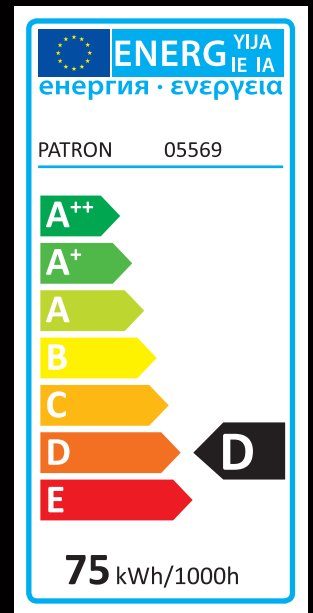

PATRON

HALOGEN BULB

05569

Scan me

www.patronbulbs.com

Manufactured in PRC

POWER
75W

LUMENS
520

VOLTAGE
220-240V

COLOR
2700K

GU10

2000h

AR111

<1 sek

<24°

 Strada Ștefan cel Mare 2/20,
Strășeni, Moldova