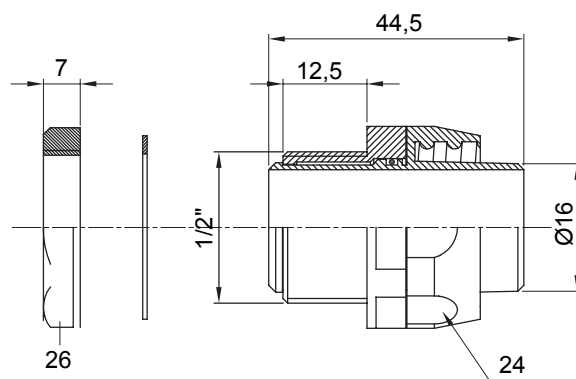

Product Data Sheet

DX54216

DF Range

Straight and revolving coupling device for sheath with IP54 protection degree.

Colour	Grey RAL 7035	IP degree	IP54
GAS pitch	1/2"	Sheath Ø (mm)	16
Type	Revolving	Electrocod	210

DIMENSIONAL

TECHNICAL SYMBOLOGY

IP

IP54

STANDARDS/APPROVALS