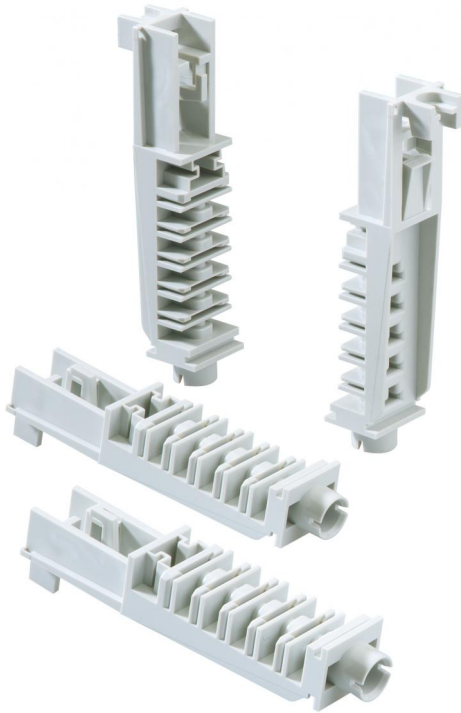

Universal mounting support

GUM

GUM

Universal mounting support

Productnumber: 07490001

Dimensions: 240 x 200 x 20 mm

Universal mounting support (GUM), with 35 mm standard rails (GNU), allows assembly at 5 different heights, for standard rails and mounting plates

**Universal mounting support for mounting plates,
Set = 4 pcs.**

Technical Data

Dimensions

Width:	240 mm
Length:	200 mm
Height:	20 mm

Material characteristics

Industry quality:	no
-------------------	----

mechanical properties