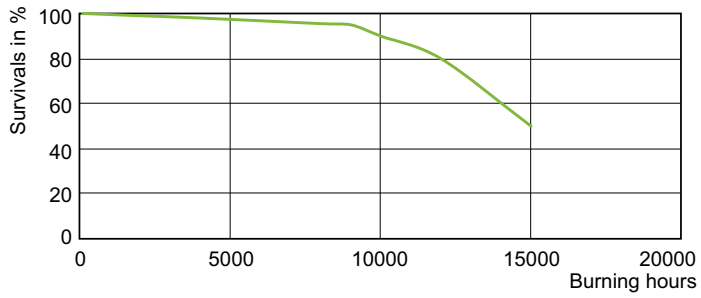

MASTERCcolour CDM-R Elite

Lifetime

Life Expectancy Diagram - MC CDM-R Elite 70W/930 E27 PAR30L 30D