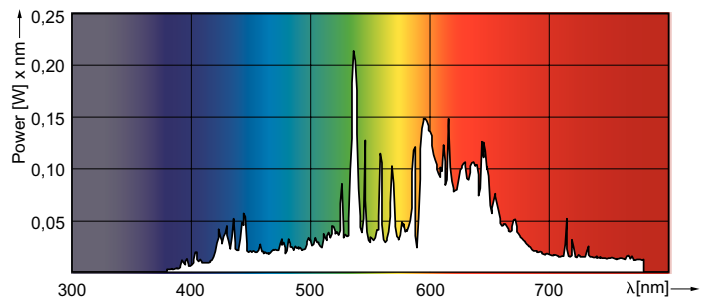

MASTERCoulour CDM-R Elite

MC CDM-R Elite 70W/930 E27 PAR30L 30D

Compact, very high-efficiency, long-life Ceramic Metal Halide discharge reflector lamp producing crisp white sparkling light with high color rendering

Product data

General Information		Color rendering index (CRI)	
Cap-Base	E27 [E27]		92
Operating Position	UNIVERSAL [Any or Universal (U)]	LLMF At End Of Nominal Lifetime (Nom)	80 %
Switching Cycle	1,350	Luminous Flux in 90° Cone (Rated)	4,500 lumen
Flux measurement reference	Narrow Cone		
Light Technical		Operating and Electrical	
Color Code	930 [CCT of 3000K]	Power Consumption	73.2 W
Beam Angle (Nom)	30 degree(s)	Warm-up time to 60% light	120 s
Luminous Flux	4,500 lumen	Voltage (Nom)	86 V
Luminous Intensity (Nom)	14,000 cd	Voltage (Nom)	86 V
Color Designation	Warm White (WW)		
Chromaticity Coordinate X (Nom)	0.434	Controls and Dimming	
Chromaticity Coordinate Y (Nom)	0.398	Dimmable	No
Correlated Color Temperature (Nom)	3000 K		
Luminous Efficacy (rated) (Nom)	70 lm/W	Mechanical and Housing	
		Bulb Finish	Clear

MASTERC colour CDM-R Elite

Bulb Shape	PAR30L [PAR 3.75 inch/95mm Long]
Approval and Application	
Mercury (Hg) Content (Max)	6.6 mg
Mercury (Hg) Content (Nom)	6.6 mg
Energy Consumption kWh/1000 h	74 kWh
EPREL Registration Number	473,365

Dimensional drawing

Product	D (max)	C (max)
MC CDM-R Elite 70W/930 E27 PAR30L 30D	97 mm	123 mm

Photometric data

Light Distribution Diagram - MC CDM-R Elite 70W/930 E27 PAR30L 30D

Spectral Power Distribution Colour - MC CDM-R Elite 70W/930 E27 PAR30L 30D