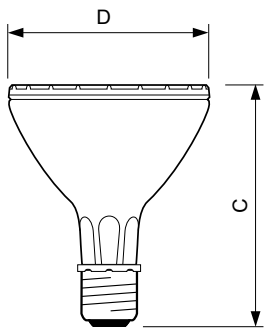

Product data

General Information		Color rendering index (CRI)	
Cap-Base	E27 [E27]		92
Operating Position	UNIVERSAL [Any or Universal (U)]	LLMF At End Of Nominal Lifetime (Nom)	80 %
Switching Cycle	1,350	Luminous Flux in 90° Cone (Rated)	4,500 lumen
Flux measurement reference	Narrow Cone		
Light Technical		Operating and Electrical	
Color Code	930 [CCT of 3000K]	Power Consumption	73.2 W
Beam Angle (Nom)	30 degree(s)	Warm-up time to 60% light	120 s
Luminous Flux	4,500 lumen	Voltage (Nom)	86 V
Luminous Intensity (Nom)	14,000 cd	Voltage (Nom)	86 V
Color Designation	Warm White (WW)		
Chromaticity Coordinate X (Nom)	0.434	Controls and Dimming	
Chromaticity Coordinate Y (Nom)	0.398	Dimmable	No
Correlated Color Temperature (Nom)	3000 K		
Luminous Efficacy (rated) (Nom)	70 lm/W	Mechanical and Housing	
		Bulb Finish	Clear

MASTERC colour CDM-R Elite

Bulb Shape	PAR30L [PAR 3.75 inch/95mm Long]
Approval and Application	
Mercury (Hg) Content (Max)	6.6 mg
Mercury (Hg) Content (Nom)	6.6 mg
Energy Consumption kWh/1000 h	74 kWh
EPREL Registration Number	473,365

Dimensional drawing

Product	D (max)	C (max)
MC CDM-R Elite 70W/930 E27 PAR30L 30D	97 mm	123 mm

Photometric data

Light Distribution Diagram - MC CDM-R Elite 70W/930 E27 PAR30L 30D

Spectral Power Distribution Colour - MC CDM-R Elite 70W/930 E27 PAR30L 30D