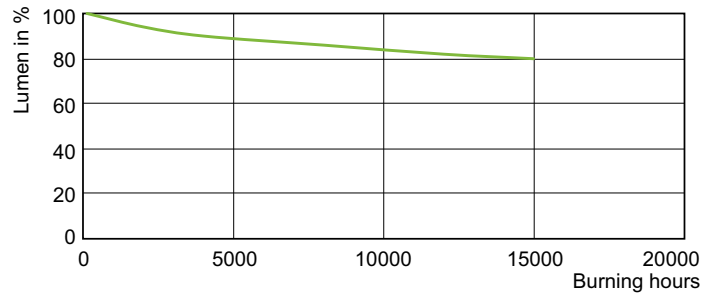

Lumen Maintenance Diagram - MC CDM-R Elite 70W/930 E27 PAR30L 30D