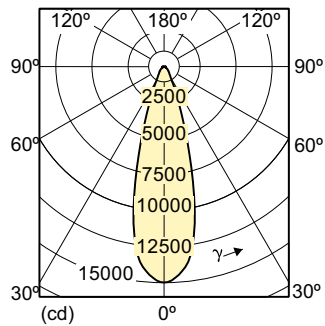

Product data

General Information		Color rendering index (CRI)	
Cap-Base	E27 [E27]		92
Operating Position	UNIVERSAL [Any or Universal (U)]	LLMF At End Of Nominal Lifetime (Nom)	80 %
Switching Cycle	1,350	Luminous Flux in 90° Cone (Rated)	4,500 lumen
Flux measurement reference	Narrow Cone		
Light Technical		Operating and Electrical	
Color Code	930 [CCT of 3000K]	Power Consumption	73.2 W
Beam Angle (Nom)	30 degree(s)	Warm-up time to 60% light	120 s
Luminous Flux	4,500 lumen	Voltage (Nom)	86 V
Luminous Intensity (Nom)	14,000 cd	Voltage (Nom)	86 V
Color Designation	Warm White (WW)		
Chromaticity Coordinate X (Nom)	0.434	Controls and Dimming	
Chromaticity Coordinate Y (Nom)	0.398	Dimmable	No
Correlated Color Temperature (Nom)	3000 K		
Luminous Efficacy (rated) (Nom)	70 lm/W	Mechanical and Housing	
		Bulb Finish	Clear

MASTERC colour CDM-R Elite

Bulb Shape	PAR30L [PAR 3.75 inch/95mm Long]
Approval and Application	
Mercury (Hg) Content (Max)	6.6 mg
Mercury (Hg) Content (Nom)	6.6 mg
Energy Consumption kWh/1000 h	74 kWh
EPREL Registration Number	473,365

Dimensional drawing

Product	D (max)	C (max)
MC CDM-R Elite 70W/930 E27 PAR30L 30D	97 mm	123 mm

Photometric data

Light Distribution Diagram - MC CDM-R Elite 70W/930 E27 PAR30L 30D

Spectral Power Distribution Colour - MC CDM-R Elite 70W/930 E27 PAR30L 30D