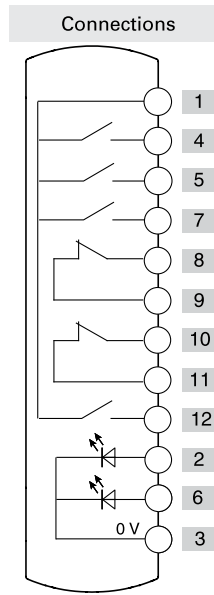

Illuminated selector switch
3 positions
↓

Non-illuminated button
spring-return

Illuminated button
spring-return

Emergency push button

	Contacts	Diagram
Device 1	2NO	
Device 2	1NO	
Device 3	1NO	
Device 4	2NC	

Connector	Cable length 0.2m and 12 pole M12 connector on the side	
-----------	---	--