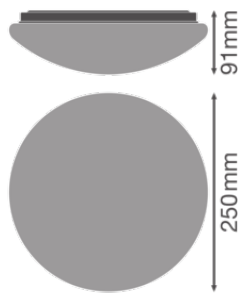

Photometrical data

Luminous flux	960 lm
Total luminous flux of contained light sources	1500 lm
Luminous efficacy	73 lm/W
Color temperature	4000 K
Light color (designation)	Cool White
Color rendering index Ra	> 80
Standard deviation of color matching	< 6 sdc _m
Flickering metric (Pst LM)	-
Stroboscope effect metric (SVM)	-
Photobiological safety group acc. to EN62778	RG0
Photobiological safety group acc. to EN62471	RG0
Beam angle	120 °

Dimensions & Weight

Diameter	250.00 mm
Height	91.00 mm
Product weight	330.00 g

CEILING ESSENTIAL 25CM

Materials & Colors

Product color	White
Housing color	White
Body material	Plastic
Cover material	Polymethylmethacrylate (PMMA)
Glow Wire Test according to IEC 60695-2-12	650 °C
Mercury content	0.0 mg