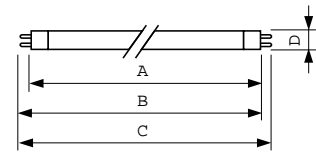

TL Mini Standard Colours

Energy Consumption kWh/1000 h	14 kWh
EPREL Registration Number	423,499
Product Data	
Full product code	871150071671227
Order product name	TL Mini 13W/54-765 FAM/10X25BOX
Order code	928001505440

Numerator - Quantity Per Pack	1
Numerator - Packs per outer box	250
Material number (12NC)	928001505440
Full product name	TL Mini 13W/54-765 FAM/10X25BOX
EAN/UPC - Case	8711500716736

Dimensional drawing