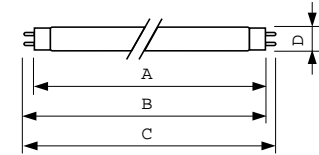

Product data

General Information		Lamp Current (Nom)		0.360 A
Cap-Base	G13 [Medium Bi-Pin Fluorescent]	Controls and Dimming		
Flux measurement reference	Sphere	Dimmable	Yes	
Light Technical		Mechanical and Housing		
Color Code	952	Bulb Shape	T8 [26 mm (T8)]	
Luminous Flux	1,150 lumen	Approval and Application		
Color Designation	Daylight	Mercury (Hg) Content (Nom)	1.7 mg	
Chromaticity Coordinate X (Nom)	0.34	Energy Consumption kWh/1000 h	19 kWh	
Chromaticity Coordinate Y (Nom)	0.351	EPREL Registration Number	423,520	
Correlated Color Temperature (Nom)	5200 K	Product Data		
Luminous Efficacy (rated) (Nom)	62.5 lm/W	Full product code	871150088843325	
Color rendering index (CRI)	92	Order product name	MASTER TL-D 90 De Luxe 18W/952 SLV/10	
Operating and Electrical				
Power Consumption	18.4 W			

MASTER TL-D 90 De Luxe

Order code	928043595081
Numerator - Quantity Per Pack	1
Numerator - Packs per outer box	10
Material number (12NC)	928043595081

Full product name	MASTER TL-D 90 De Luxe 18W/952 SLV/10
EAN/UPC - Case	8711500888440

Dimensional drawing

Product	D (max)	A (max)	B (max)	B (min)	C (max)
MASTER TL-D 90 De Luxe 18W/952 SLV/10	28 mm	589.8 mm	596.9 mm	594.5 mm	604 mm

Photometric data

Spectral Power Distribution Colour - MASTER TL-D 90 De Luxe 18W/952 SLV/10