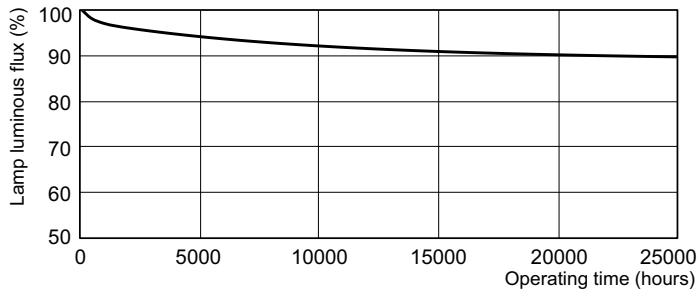

Product data

General Information		Lamp Current (Nom)		0.360 A
Cap-Base	G13 [Medium Bi-Pin Fluorescent]	Controls and Dimming		
Flux measurement reference	Sphere	Dimmable	Yes	
Light Technical		Mechanical and Housing		
Color Code	952	Bulb Shape	T8 [26 mm (T8)]	
Luminous Flux	1,150 lumen	Approval and Application		
Color Designation	Daylight	Mercury (Hg) Content (Nom)	1.7 mg	
Chromaticity Coordinate X (Nom)	0.34	Energy Consumption kWh/1000 h	19 kWh	
Chromaticity Coordinate Y (Nom)	0.351	EPREL Registration Number	423,520	
Correlated Color Temperature (Nom)	5200 K	Product Data		
Luminous Efficacy (rated) (Nom)	62.5 lm/W	Full product code	871150088843325	
Color rendering index (CRI)	92	Order product name	MASTER TL-D 90 De Luxe 18W/952 SLV/10	
Operating and Electrical				
Power Consumption	18.4 W			

Dimensional drawing

Product	D (max)	A (max)	B (max)	B (min)	C (max)
MASTER TL-D 90 De Luxe 18W/952 SLV/10	28 mm	589.8 mm	596.9 mm	594.5 mm	604 mm

Photometric data

Spectral Power Distribution Colour - MASTER TL-D 90 De Luxe 18W/952 SLV/10

Lifetime

Life Expectancy Diagram - MASTER TL-D 90 De Luxe 18W/952 SLV/10

Life Expectancy Diagram - MASTER TL-D 90 De Luxe 18W/952 SLV/10

MASTER TL-D 90 De Luxe

Lifetime

Lumen Maintenance Diagram - MASTER TL-D 90 De Luxe 18W/952 SLV/10