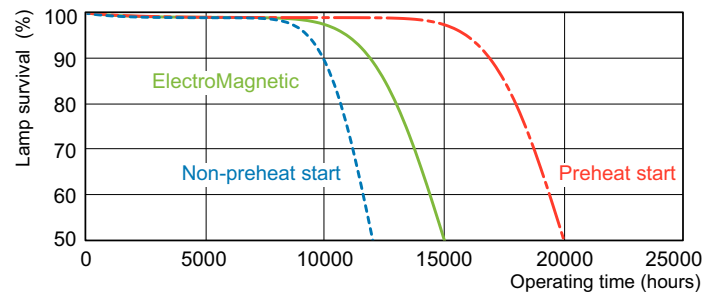

Life Expectancy Diagram - MASTER TL-D 90 De Luxe 18W/952 SLV/10