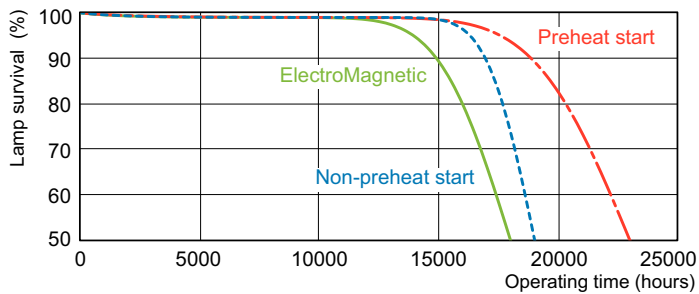

Lifetime

Life Expectancy Diagram - MASTER TL-D 90 De Luxe 18W/952 SLV/10