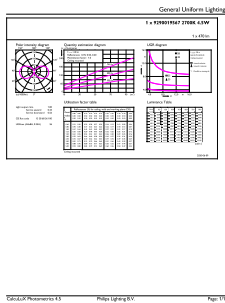

Photometric data

LEDbulb CLA 4,5W T25 E14 827 CL