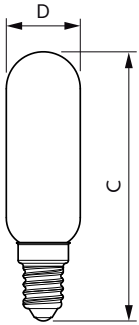

Classic filament LED candles and lusters

Energy Consumption kWh/1000 h	5 kWh
EPREL Registration Number	374880
Product Data	
Full product code	871869978335800
Order product name	LED classic 40W T25L E14 CL ND RF 1PF/12
EAN/UPC - Product	8718699783358

Order code	929001956755
Numerator - Quantity Per Pack	1
Numerator - Packs per outer box	12
Material Nr. (12NC)	929001956755
Net Weight (Piece)	0.012 kg

Dimensional drawing

LED classic 40W T25L E14 CL ND RF 1PF/12

Product	D	C
LED classic 40W T25L E14 CL ND RF 1PF/12	25 mm	90 mm