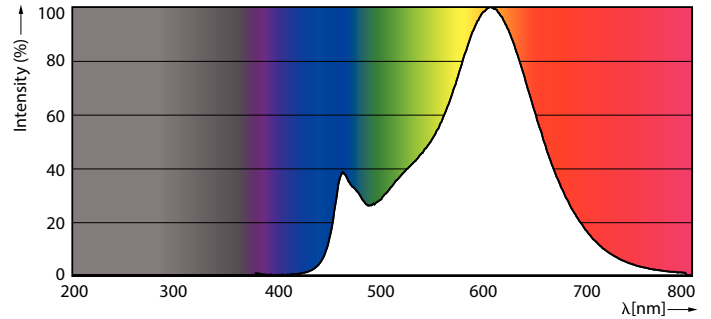

LEDbulb CLA 7W G93 E27 827 FR