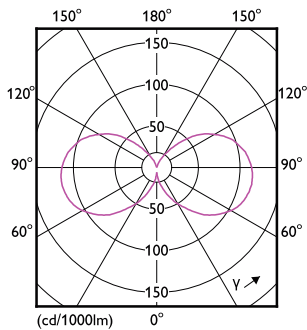

LEDbulb CLA T25 4,5W E14 827 CL