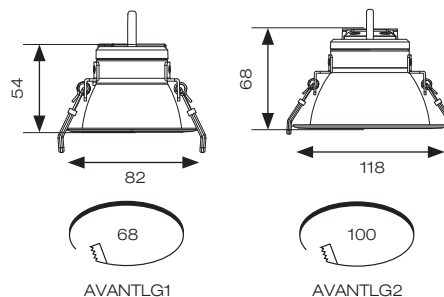

Vantage UGR<19 Downlight

- UGR<19 performance downlight suitable for commercial and education applications
- Deep cut-off angle for glare control and comfort
- UGR<19 (unified glare rating) compliant luminaire assisting to eliminate glare for visual comfort
- Downlight design allows installation into existing hole cut-outs from 68mm to 100mm
- Powered by Tridonic

OCTO
Option Available

Powered by
CASAMBI

INPUT	HERTZ	TEMP	LIFETIME (HRS)	CRI	SDCM	BEAM ANGLE	CLASS	IP
230V	50Hz	-20°C - 25°C	L70 50,000	Ra 90	6	40°	2	20

CODE	DESCRIPTION	WATTAGE	CCT	LUMENS	LM/W	UGR	TRADE
AVANTLG1/CW	Cool White	9W	4000K	800lm	89lm	19	£41.00
AVANTLG1/WW	Warm White	9W	3000K	750lm	83lm	19	£41.00
AVANTLG2/CW	Cool White	14W	4000K	1500lm	107lm	16	£57.00
AVANTLG2/WW	Warm White	14W	3000K	1400lm	100lm	16	£57.00