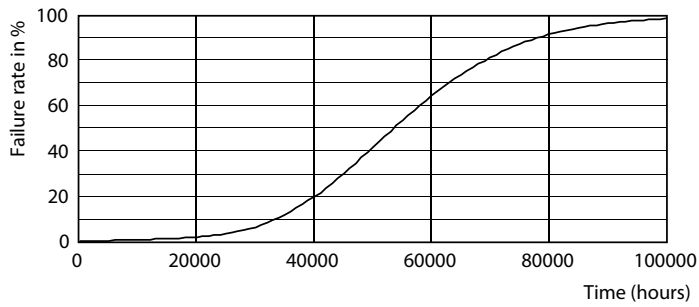

Lifetime

Life Expectancy Diagram