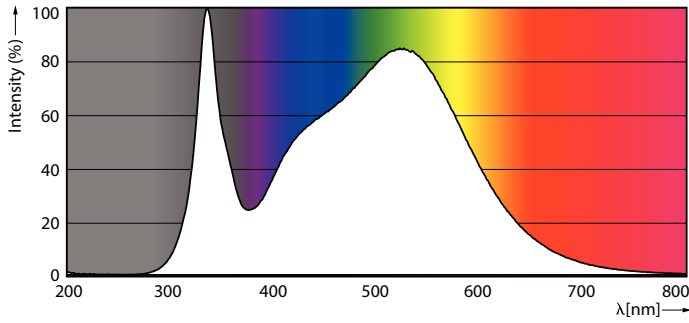

CorePro LEDtube EM/Mains T8

Photometric data

Spectral Power Distribution Colour - CorePro LEDtube 1500mm UO 25.9W 840 T8