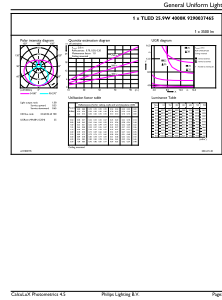

Temperature	
T-Case Maximum (Nom)	55 °C

Controls and Dimming	
Dimmable	No

Mechanical and Housing	
Bulb Finish	Frosted
Bulb Material	Glass
Product Length	1,500 mm
Bulb Shape	T8

Net Weight (Piece)	0.270 kg
Approval and Application	
Energy Efficiency Class	D
Energy Saving Product	Yes
Approval Marks	RoHS compliance CE marking KEMA Keur certificate
Energy Consumption kWh/1000 h	26 kWh
EPREL Registration Number	1827719
CE mark	Yes
EU RoHS compliant	Yes
Flickering value (PstLM) - Flickering value as per EN 61000-3-3	1
Stroboscopic effect visibility measure (SVM)	0.4
Ambient temperature range	-20 to +45 °C

Application Conditions	
can it be used in closed luminaires	Yes

Product Data	
Order product name	CorePro LEDtube 1500mm UO 25.9W 840 T8
Full product name	CorePro LEDtube 1500mm UO 25.9W 840 T8
Full product code	872016927866000
Order code	929003746502
Material Nr. (12NC)	929003746502
Numerator - Quantity Per Pack	1
EAN/UPC - Product/Case	8720169278660
Numerator - Packs per outer box	20
EAN/UPC - Case	8720169278677

Dimensional drawing

Product	D1	D2	A1	A2	A3
CorePro LEDtube 1500mm UO 25.9W 840 T8	25.7 mm	28 mm	1,500 mm	1,507.1 mm	1,514.2 mm

CorePro LEDtube EM/Mains T8

Photometric data

Spectral Power Distribution Colour - CorePro LEDtube 1500mm UO 25.9W 840 T8