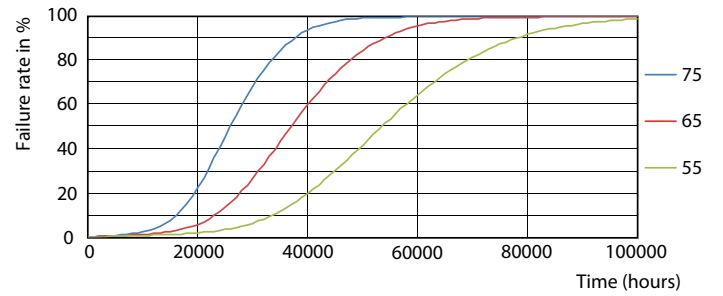

General uniform lighting - CorePro LEDtube 1500mm UO 25.9W 840 T8

Light Distribution Diagram - CorePro LEDtube 1500mm UO 25.9W 840 T8

Lifetime

Life Expectancy Diagram

FailureRate

CorePro LEDtube EM/Mains T8