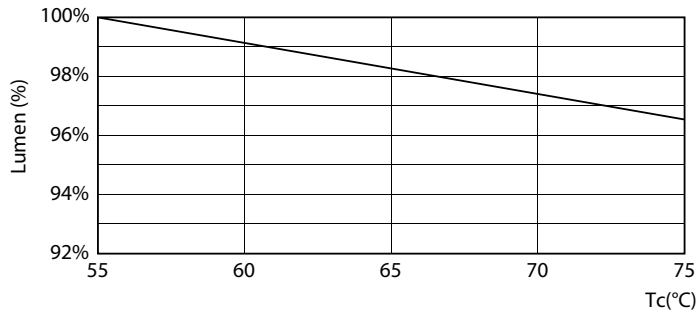

Lumen Maintenance Diagram - CorePro LEDtube 1500mm UO 25.9W 840 T8

Lumen Maintenance Diagram - CorePro LEDtube 1500mm UO 25.9W 840 T8