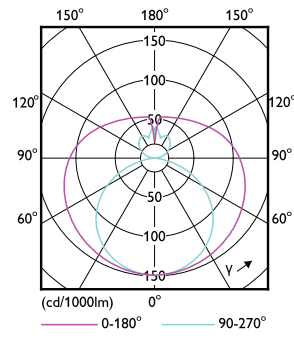

Light Distribution Diagram - CorePro LEDtube 1500mm UO 25.9W 840 T8