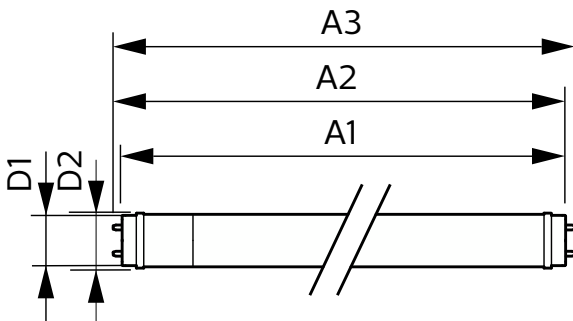

Temperature	
T-Case Maximum (Nom)	55 °C

Controls and Dimming	
Dimmable	No

Mechanical and Housing	
Bulb Finish	Frosted
Bulb Material	Glass
Product Length	1,500 mm
Bulb Shape	T8

Net Weight (Piece)	0.270 kg
Approval and Application	
Energy Efficiency Class	D
Energy Saving Product	Yes
Approval Marks	RoHS compliance CE marking KEMA Keur certificate
Energy Consumption kWh/1000 h	26 kWh
EPREL Registration Number	1827719
CE mark	Yes
EU RoHS compliant	Yes
Flickering value (PstLM) - Flickering value as per EN 61000-3-3	1
Stroboscopic effect visibility measure (SVM)	0.4
Ambient temperature range	-20 to +45 °C

Application Conditions	
can it be used in closed luminaires	Yes

Product Data	
Order product name	CorePro LEDtube 1500mm UO 25.9W 840 T8
Full product name	CorePro LEDtube 1500mm UO 25.9W 840 T8
Full product code	872016927866000
Order code	929003746502
Material Nr. (12NC)	929003746502
Numerator - Quantity Per Pack	1
EAN/UPC - Product/Case	8720169278660
Numerator - Packs per outer box	20
EAN/UPC - Case	8720169278677

Dimensional drawing

Product	D1	D2	A1	A2	A3
CorePro LEDtube 1500mm UO 25.9W 840 T8	25.7 mm	28 mm	1,500 mm	1,507.1 mm	1,514.2 mm

CorePro LEDtube EM/Mains T8

Photometric data

Spectral Power Distribution Colour - CorePro LEDtube 1500mm UO 25.9W 840 T8