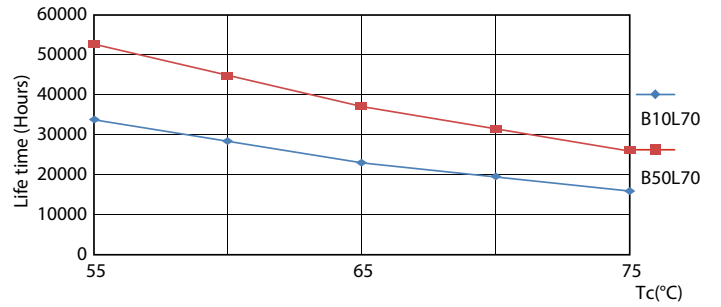

CorePro LEDtube EM/Mains T8

Lifetime

LifetimeVsTc