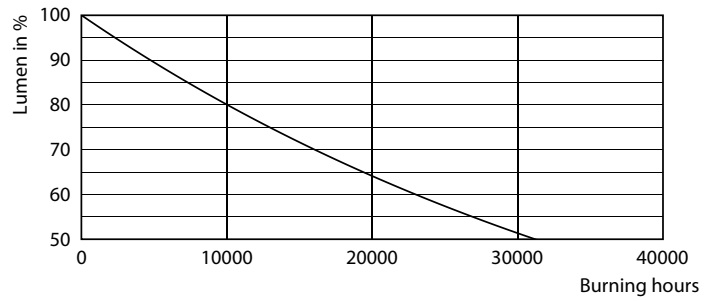

Product data

General Information	
Cap-Base	E14
Nominal lifetime	15,000 hour(s)
Switching Cycle	20,000
Rated Lifetime (Hours)	15,000 hour(s)
Lighting Technology	LED
Flux measurement reference	Sphere
Light Technical	
Color Code	827/825/822 [CCT of 2700K/2500K/2200K]
Color Code	827/825/822 [CCT of 2700K/2500K/2200K]
Color Designation	Warm/Extra Warm/Very Warm
Correlated Color Temperature (Nom)	2700 2500 2200 K
Luminous Efficacy (rated) (Nom)	94.00 lm/W
Color Consistency	<6
Color rendering index (CRI)	80
LLMF At End Of Nominal Lifetime (Nom)	70 %

SceneSwitch LEDbulbs

Bulb Material	Glass
Bulb Shape	B35
Net Weight (Piece)	0.014 kg

Approval and Application

Energy Efficiency Class	F
Energy Consumption kWh/1000 h	5 kWh
EPREL Registration Number	739281
EU RoHS compliant	Yes
EyeComfort	Yes
LED Innovations	EyeComfort
Flickering value (PstLM) - Flickering value as per EN 61000-3-3	0.9
Stroboscopic effect visibility measure (SVM)	0.4

Dimensional drawing

Product	D	C
LEDClassic SSW 40W B35 E14 WW CLND 1SRT4	35.5 mm	106 mm

Photometric data

General uniform lighting - LEDClassic SSW 40W B35 E14 WW CLND 1SRT4

Spectral Power Distribution Colour - LEDClassic SSW 40W B35 E14 WW CLND 1SRT4

SceneSwitch LEDbulbs

Photometric data

Light Distribution Diagram - LEDClassic SSW 40W B35 E14 WW CLND 1SRT4

Lifetime

Life Expectancy Diagram

Lumen Maintenance Diagram - LEDClassic SSW 40W B35 E14 WW CLND 1SRT4