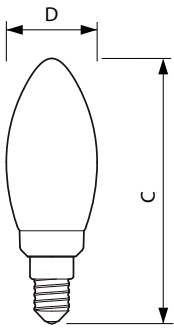

SceneSwitch LEDbulbs

Bulb Material	Glass
Bulb Shape	B35
Net Weight (Piece)	0.014 kg

Approval and Application

Energy Efficiency Class	F
Energy Consumption kWh/1000 h	5 kWh
EPREL Registration Number	739281
EU RoHS compliant	Yes
EyeComfort	Yes
LED Innovations	EyeComfort
Flickering value (PstLM) - Flickering value as per EN 61000-3-3	0.9
Stroboscopic effect visibility measure (SVM)	0.4

Dimensional drawing

Product	D	C
LEDClassic SSW 40W B35 E14 WW CLND 1SRT4	35.5 mm	106 mm

Photometric data

General uniform lighting - LEDClassic SSW 40W B35 E14 WW CLND 1SRT4

Spectral Power Distribution Colour - LEDClassic SSW 40W B35 E14 WW CLND 1SRT4