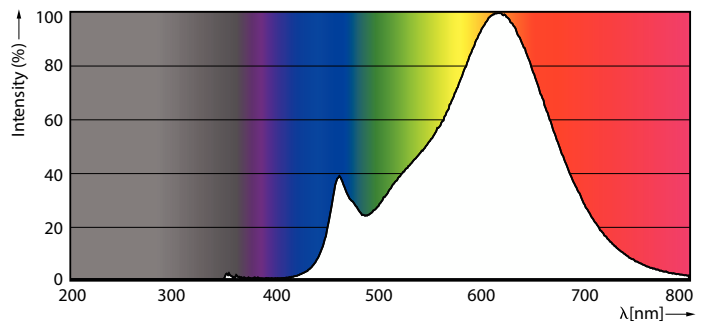

Product data

General Information	
Cap-Base	E14
Nominal lifetime	15,000 hour(s)
Switching Cycle	20,000
Rated Lifetime (Hours)	15,000 hour(s)
Lighting Technology	LED
Flux measurement reference	Sphere
Light Technical	
Color Code	827/825/822 [CCT of 2700K/2500K/2200K]
Color Code	827/825/822 [CCT of 2700K/2500K/2200K]
Color Designation	Warm/Extra Warm/Very Warm
Correlated Color Temperature (Nom)	2700 2500 2200 K
Luminous Efficacy (rated) (Nom)	94.00 lm/W
Color Consistency	<6
Color rendering index (CRI)	80
LLMF At End Of Nominal Lifetime (Nom)	70 %

SceneSwitch LEDbulbs

Bulb Material	Glass
Bulb Shape	B35
Net Weight (Piece)	0.014 kg

Approval and Application

Energy Efficiency Class	F
Energy Consumption kWh/1000 h	5 kWh
EPREL Registration Number	739281
EU RoHS compliant	Yes
EyeComfort	Yes
LED Innovations	EyeComfort
Flickering value (PstLM) - Flickering value as per EN 61000-3-3	0.9
Stroboscopic effect visibility measure (SVM)	0.4

Dimensional drawing

Product	D	C
LEDClassic SSW 40W B35 E14 WW CLND 1SRT4	35.5 mm	106 mm

Photometric data

General uniform lighting - LEDClassic SSW 40W B35 E14 WW CLND 1SRT4

Spectral Power Distribution Colour - LEDClassic SSW 40W B35 E14 WW CLND 1SRT4