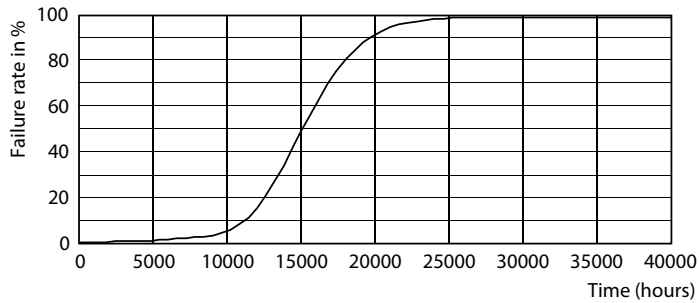

Lifetime

Life Expectancy Diagram