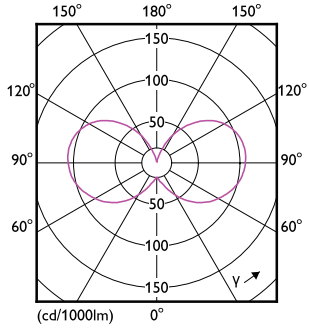

Dimensional drawing

Product	D	C
LEDClassic SSW 40W B35 E14 WW CLND 1SRT4	35.5 mm	106 mm

Photometric data

General uniform lighting - LEDClassic SSW 40W B35 E14 WW CLND 1SRT4

Spectral Power Distribution Colour - LEDClassic SSW 40W B35 E14 WW CLND 1SRT4

SceneSwitch LEDbulbs

Photometric data

Light Distribution Diagram - LEDClassic SSW 40W B35 E14 WW CLND 1SRT4

Lifetime

Life Expectancy Diagram

Lumen Maintenance Diagram - LEDClassic SSW 40W B35 E14 WW CLND 1SRT4