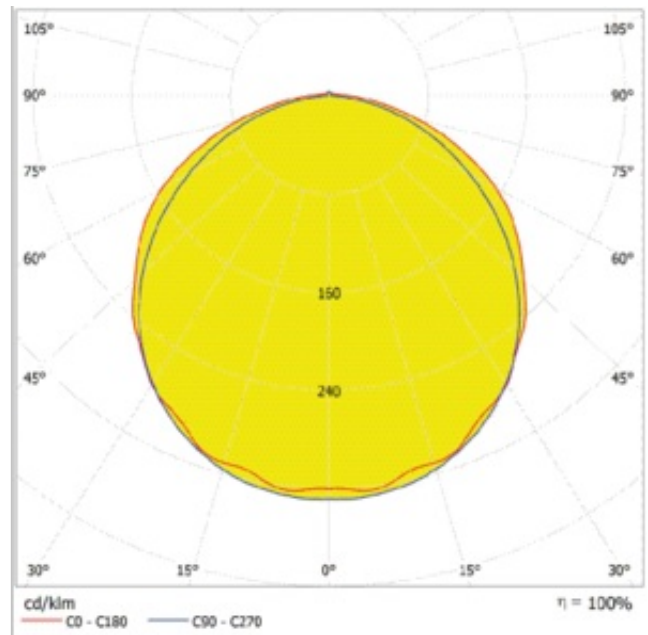

DP 1500 E 66W VW

Dimensions & Weight

Length	1494.00 mm
Width	70.00 mm
Height	60.00 mm
Product weight	1403.00 g

Materials & Colors

Product color	Gray
Housing color	Gray
Body material	Polycarbonate (PC)
Cover material	Polycarbonate (PC)
Light emitting surface material	Polycarbonate (PC)
Glow Wire Test according to IEC 60695-2-12	650 °C