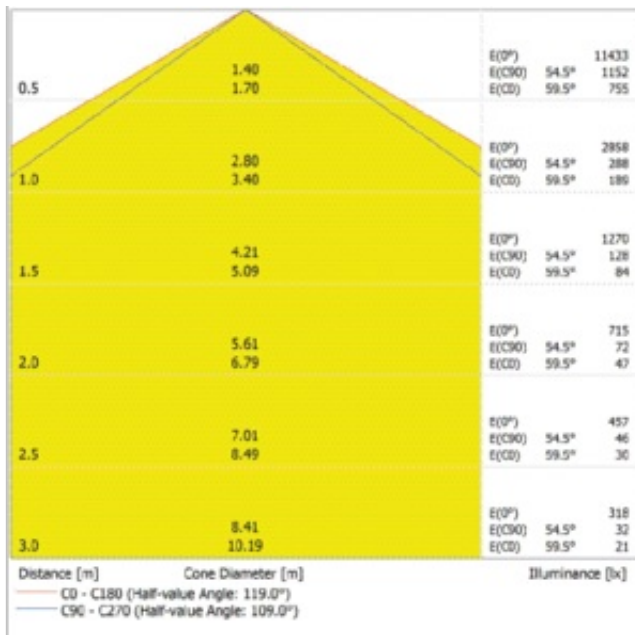

### Product features

- High luminous efficacy: up to 135 lm/W
- Type of protection: IP65
- Beam angle: 110°, 90° x 60°, 30° x 80°
- Through-wiring 3x1.5mm<sup>2</sup> already installed
- Polycarbonate housing

### Photometrical data

Luminous flux	8910 lm
Luminous efficacy	135 lm/W
Color temperature	4000 K
Light color (designation)	Cool White
Color rendering index Ra	> 80
Standard deviation of color matching	< 6 sdc <sub>m</sub>
Low flicker	Yes
Flickering metric (Pst LM)	$\leq 1$
Stroboscope effect metric (SVM)	$\leq 0.4$
Photobiological safety group acc. to EN62778	RG1
Beam angle	120 °