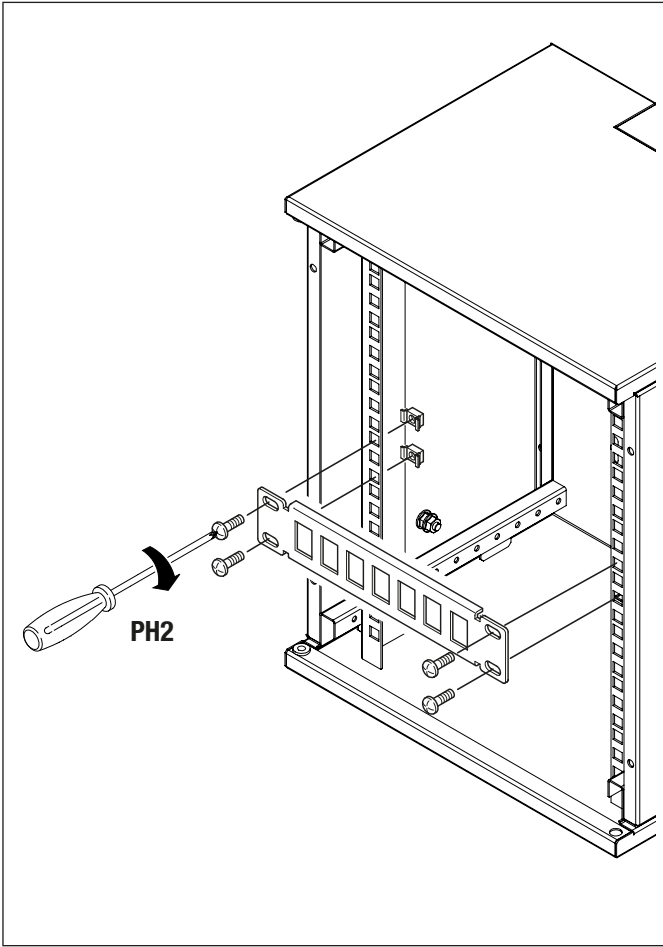

GW 38 432

	GW 38 442			GW 38 446	230Vac
	GW 38 443	Max n°8 RJ45 UTP/FTP		GW 38 557	
	GW 38 444	Max 10Kg		GW 38 558	
	GW 38 445				

Punto di contatto indicato in adempimento ai fini delle direttive e regolamenti UE applicabili:
 Contact details according to the relevant European Directives and Regulations: