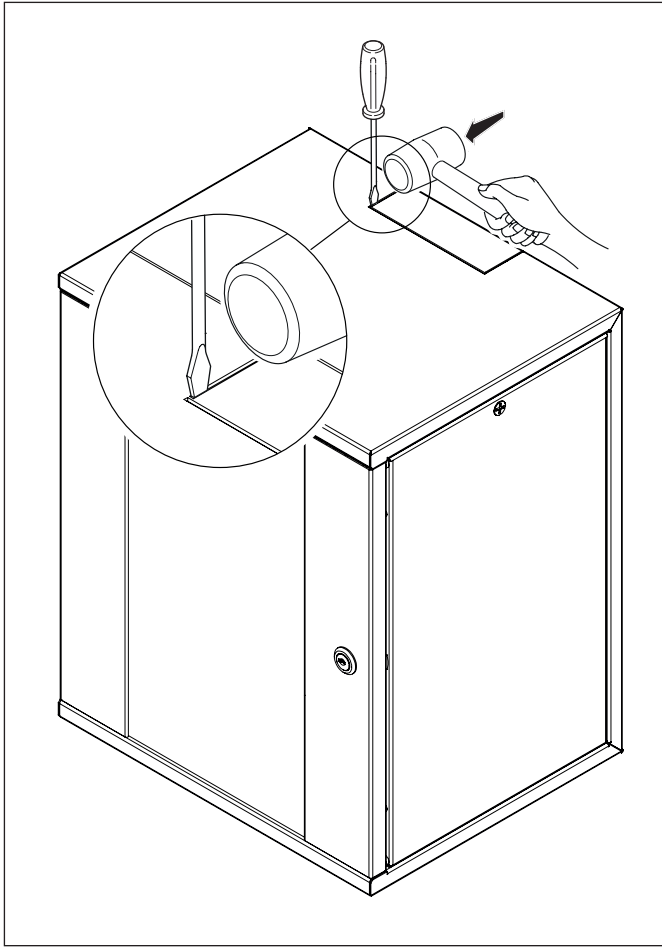

GW 38 432

	GW 38 442			GW 38 446	230Vac
	GW 38 443	Max n°8 RJ45 UTP/FTP		GW 38 557	
	GW 38 444	Max 10Kg		GW 38 558	
	GW 38 445				

Punto di contatto indicato in adempimento ai fini delle direttive e regolamenti UE applicabili:
 Contact details according to the relevant European Directives and Regulations: