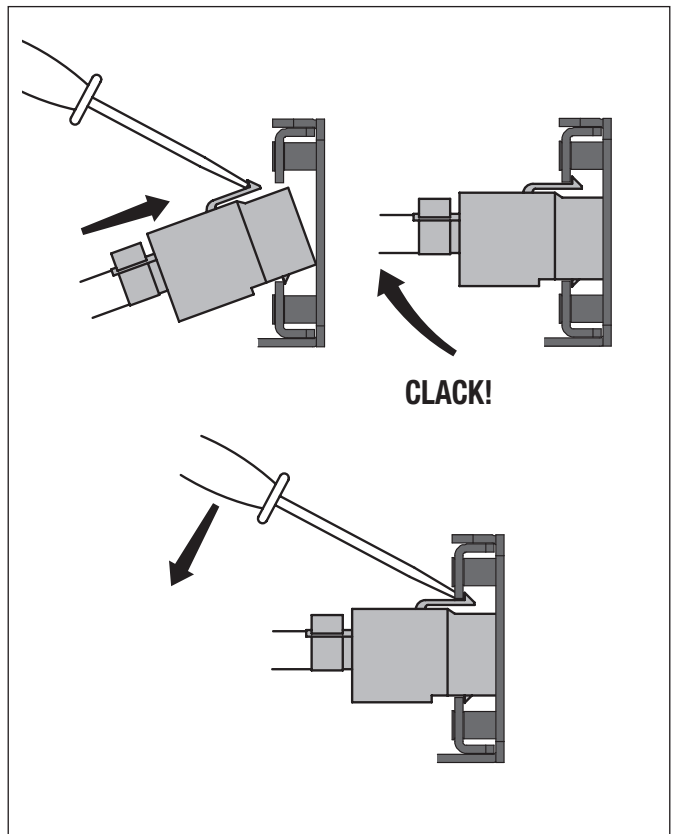

GW 38 432

	GW 38 442			GW 38 446	230Vac
	GW 38 443	Max n°8 RJ45 UTP/FTP		GW 38 557	
	GW 38 444	Max 10Kg		GW 38 558	
	GW 38 445				

Punto di contatto indicato in adempimento ai fini delle direttive e regolamenti UE applicabili:
 Contact details according to the relevant European Directives and Regulations: