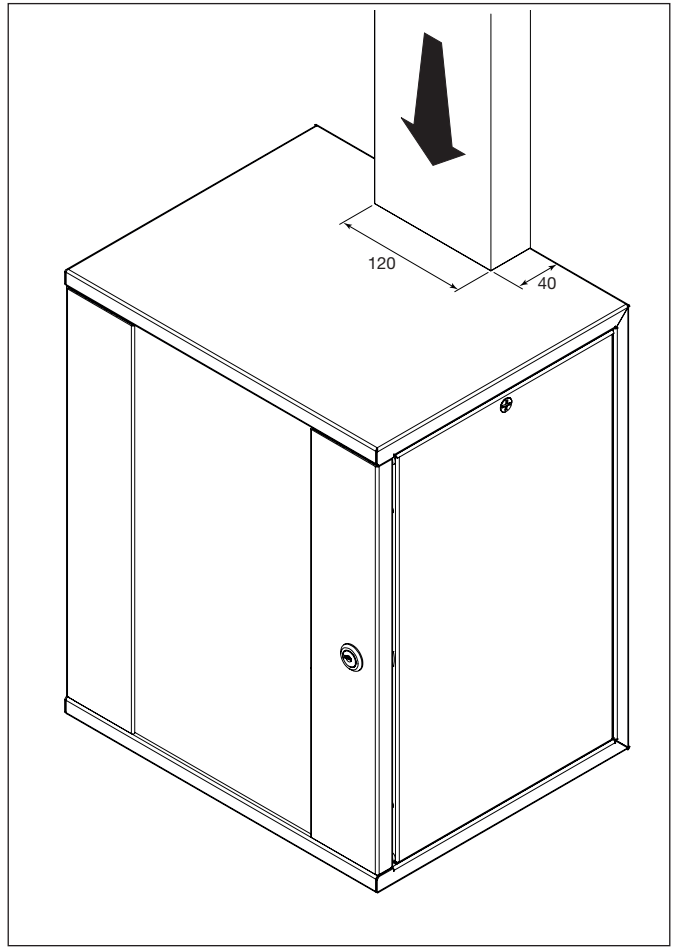

GW 38 432

	GW 38 442			GW 38 446	230Vac
	GW 38 443	Max n°8 RJ45 UTP/FTP		GW 38 557	
	GW 38 444	Max 10Kg		GW 38 558	
	GW 38 445				

Punto di contatto indicato in adempimento ai fini delle direttive e regolamenti UE applicabili:
 Contact details according to the relevant European Directives and Regulations: