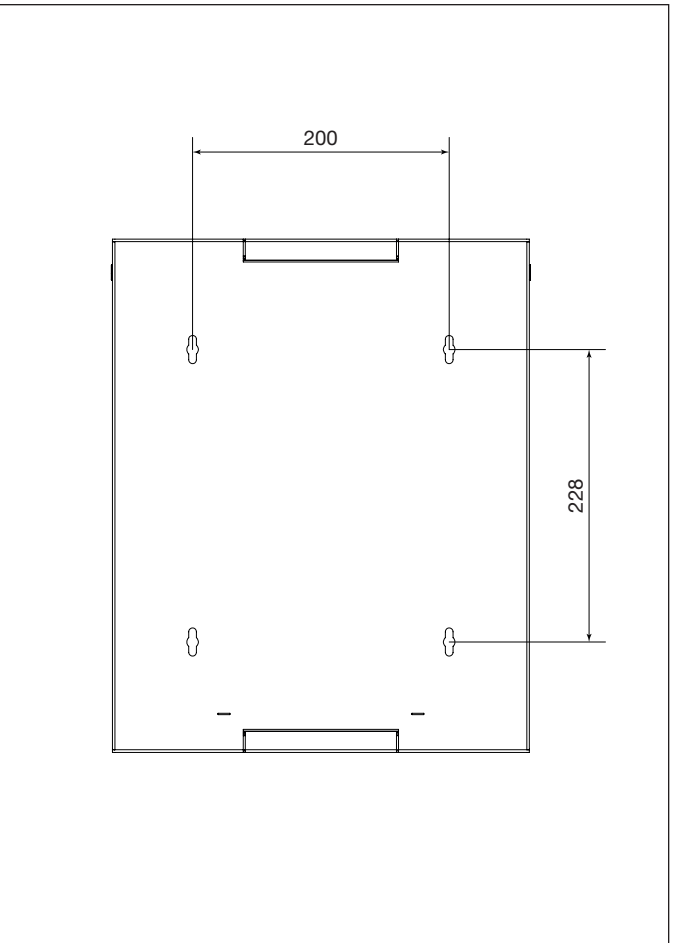

GW 38 432

	GW 38 442			GW 38 446	230Vac
	GW 38 443	Max n°8 RJ45 UTP/FTP		GW 38 557	
	GW 38 444	Max 10Kg		GW 38 558	
	GW 38 445				

Punto di contatto indicato in adempimento ai fini delle direttive e regolamenti UE applicabili:
 Contact details according to the relevant European Directives and Regulations: