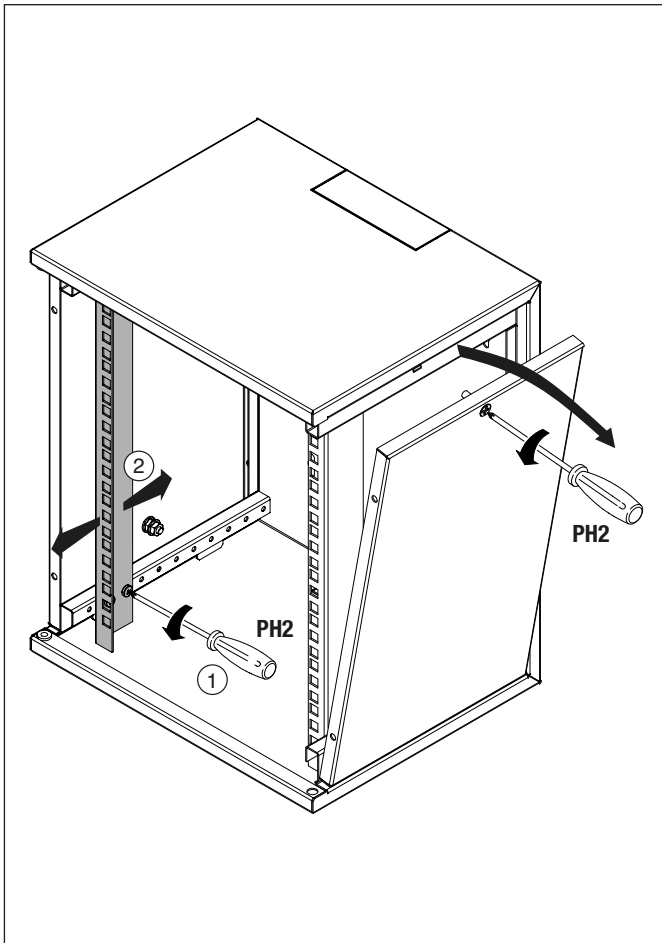

GW 38 432

	GW 38 442			GW 38 446	230Vac
	GW 38 443	Max n°8 RJ45 UTP/FTP		GW 38 557	
	GW 38 444	Max 10Kg		GW 38 558	
	GW 38 445				

Punto di contatto indicato in adempimento ai fini delle direttive e regolamenti UE applicabili:
 Contact details according to the relevant European Directives and Regulations: