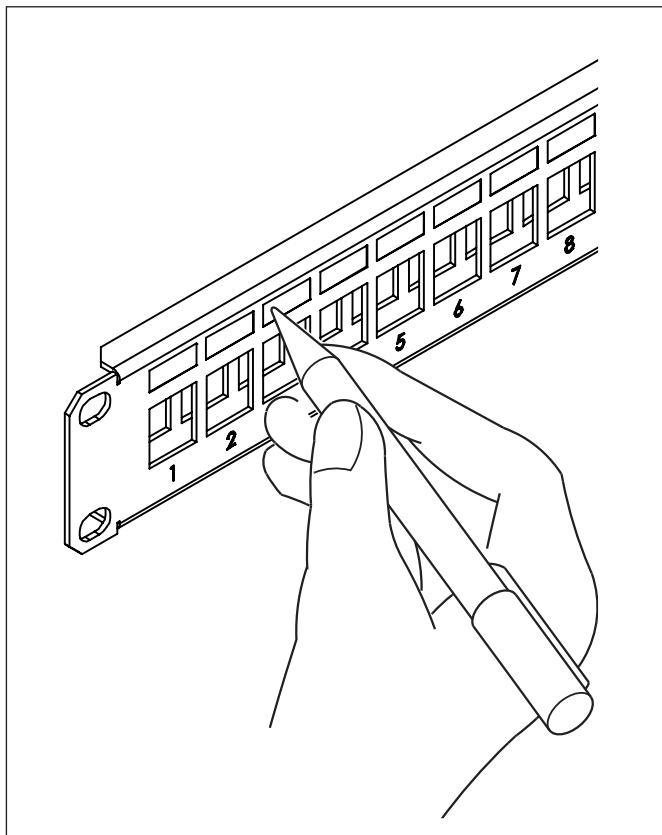

GW 38 432

	GW 38 442			GW 38 446	230Vac
	GW 38 443	Max n°8 RJ45 UTP/FTP		GW 38 557	
	GW 38 444	Max 10Kg		GW 38 558	
	GW 38 445				

Punto di contatto indicato in adempimento ai fini delle direttive e regolamenti UE applicabili:
 Contact details according to the relevant European Directives and Regulations: