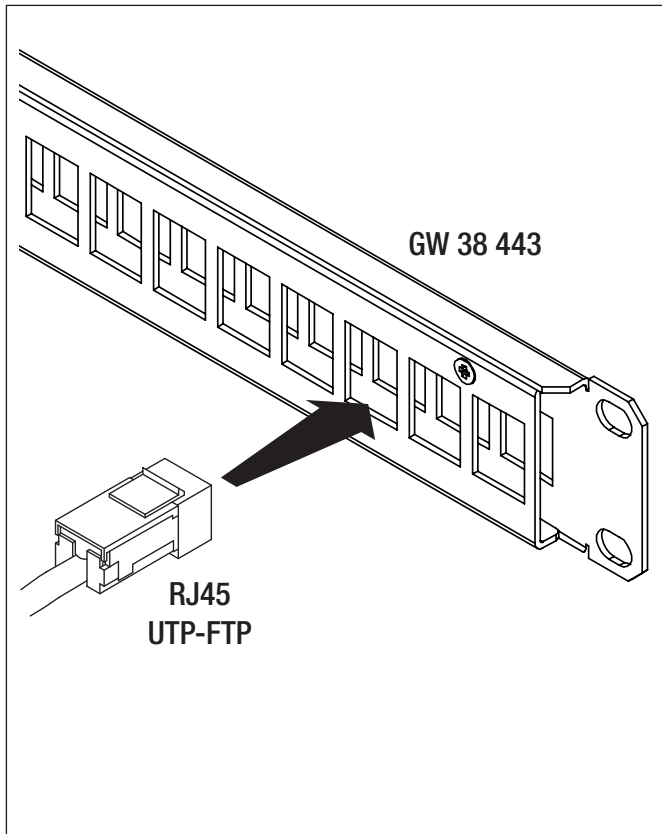

GW 38 432

	GW 38 442			GW 38 446	230Vac
	GW 38 443	Max n°8 RJ45 UTP/FTP		GW 38 557	
	GW 38 444	Max 10Kg		GW 38 558	
	GW 38 445				

Punto di contatto indicato in adempimento ai fini delle direttive e regolamenti UE applicabili:
 Contact details according to the relevant European Directives and Regulations: