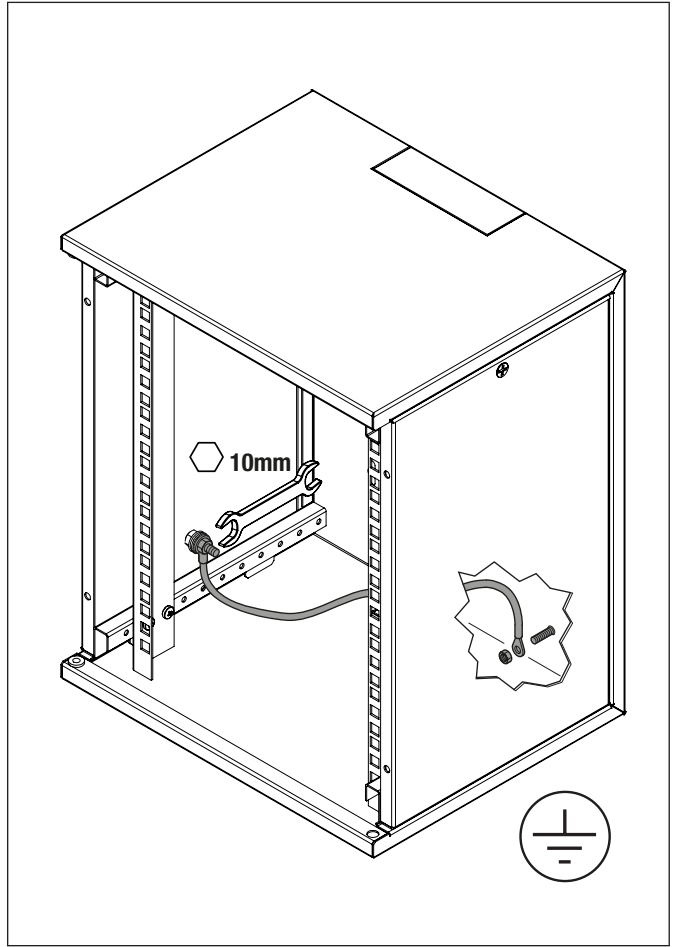

GW 38 432

	GW 38 442			GW 38 446	230Vac
	GW 38 443	Max n°8 RJ45 UTP/FTP		GW 38 557	
	GW 38 444	Max 10Kg		GW 38 558	
	GW 38 445				

Punto di contatto indicato in adempimento ai fini delle direttive e regolamenti UE applicabili:
 Contact details according to the relevant European Directives and Regulations: