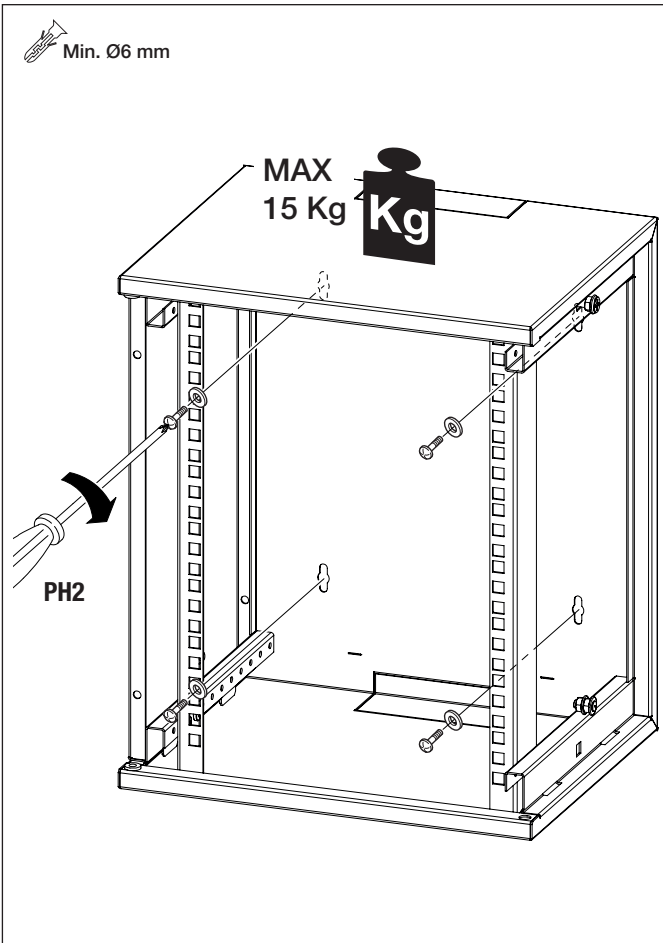

GW 38 432

	GW 38 442			GW 38 446	230Vac
	GW 38 443	Max n°8 RJ45 UTP/FTP		GW 38 557	
	GW 38 444	Max 10Kg		GW 38 558	
	GW 38 445				

Punto di contatto indicato in adempimento ai fini delle direttive e regolamenti UE applicabili:
 Contact details according to the relevant European Directives and Regulations: