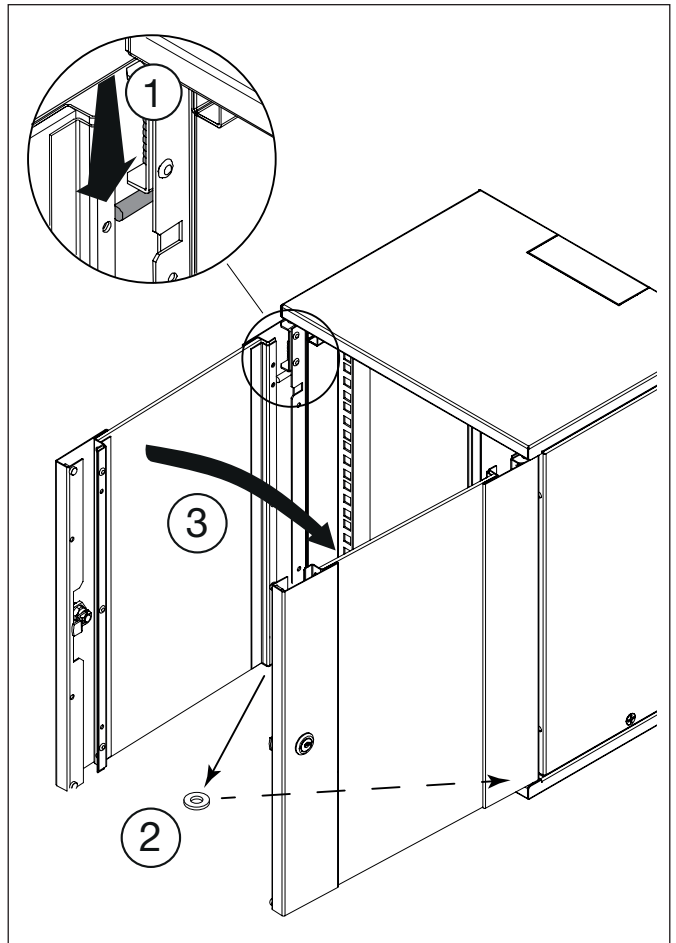

GW 38 432

	GW 38 442			GW 38 446	230Vac
	GW 38 443	Max n°8 RJ45 UTP/FTP		GW 38 557	
	GW 38 444	Max 10Kg		GW 38 558	
	GW 38 445				

Punto di contatto indicato in adempimento ai fini delle direttive e regolamenti UE applicabili:
 Contact details according to the relevant European Directives and Regulations: