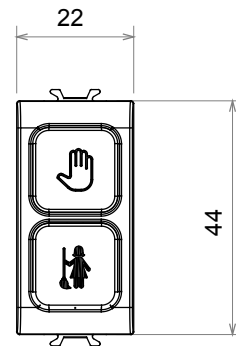

Product Data Sheet

GW10736

CHORUSMART - Domestic range

Wide range of control devices, sockets for power supply (conforming to national and international standards) signal pick-up, climate control, comfort management, technical alarm signalling and emergency lighting management. The ChoruSmart modular devices are available in five colours, glossy white, satin white, natural beige, satin black and lacquered titanium and in various sizes from 1/2, 1, 2 and 3 modules. Thanks to the mounting supports for rectangular, square and round boxes, endless combinations can be created with the ChoruSmart range of plates.

Category	Indicator lamp	Symbol	DND+MUR
Colour	Glossy white	Diffuser colour	Opal diffuser
Standard	EN 62094-1	Thermo-pressure with ball	125 °C
Glow Wire Test	850 °C	No. modules	1
Electrocod	0781		

DIMENSIONAL