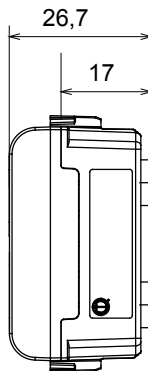

Product Data Sheet

GW10736

CHORUSMART - Domestic range

Wide range of control devices, sockets for power supply (conforming to national and international standards) signal pick-up, climate control, comfort management, technical alarm signalling and emergency lighting management. The ChoruSmart modular devices are available in five colours, glossy white, satin white, natural beige, satin black and lacquered titanium and in various sizes from 1/2, 1, 2 and 3 modules. Thanks to the mounting supports for rectangular, square and round boxes, endless combinations can be created with the ChoruSmart range of plates.

Category	Indicator lamp	Symbol	DND+MUR
Colour	Glossy white	Diffuser colour	Opal diffuser
Standard	EN 62094-1	Thermo-pressure with ball	125 °C
Glow Wire Test	850 °C	No. modules	1
Electrocod	0781		

DIMENSIONAL