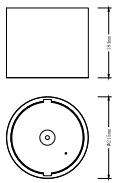

Product features

- Aluminum frame available in different dimensions

TECHNICAL DATA**Dimensions & Weight**

Diameter	215 mm
Height	184 mm
Product weight	1140.00 g

DL CMFT FRAME D200

Materials & Colors

Product color	Grey
Housing color	Grey
Body material	Steel

LOGISTICAL DATA

Product code	Packaging unit (Pieces/Unit)	Dimensions (length x width x height)	Gross weight	Volume
4099854500060	Folding box 1	269 mm x 269 mm x 232 mm	1374.00 g	16.79 dm ³
4099854500077	Shipping box 2	555 mm x 290 mm x 260 mm	3306.00 g	41.85 dm ³