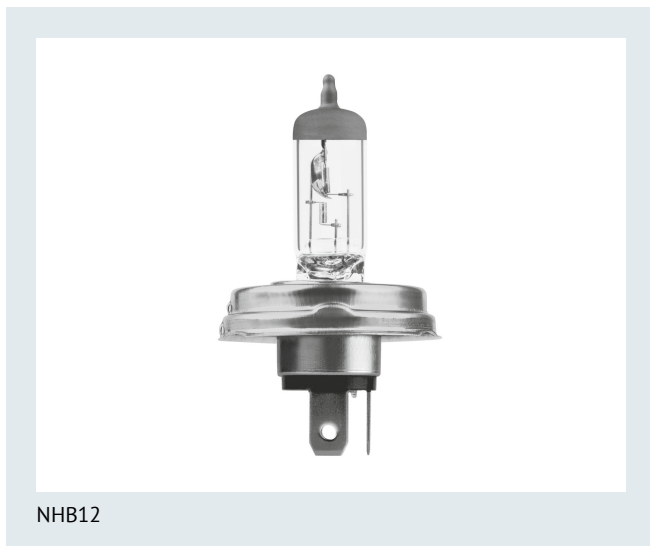

NEOLUX[®]
GERMAN TECHNOLOGY

Power Light 60/55 W 12 V P45t

These off-road lighting solutions from NEOLUX turn night into day. Choose from the robust and reliable Power Light, with its powerful light output, the Blue Power Light, with its stylish bluish white light, or the Weather Light, which is optimized for fog, rain or snow. Whether you need the dark spaces ahead to be brightly lit or are facing rough weather conditions, our off-road range has a solution for you.