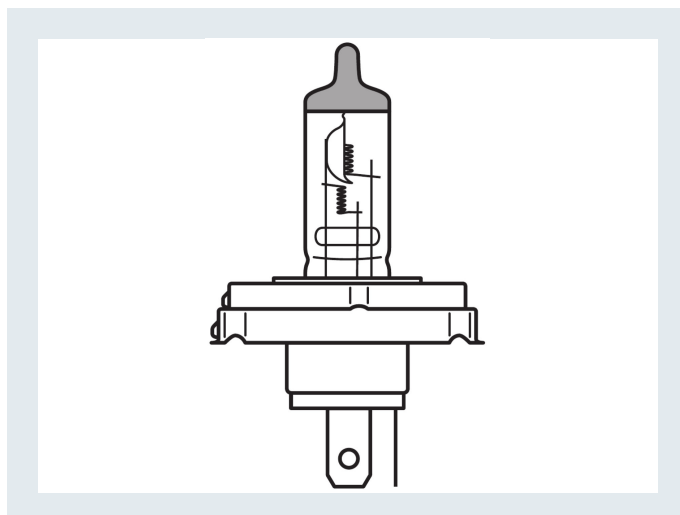

Legal advice

These products do not have ECE approval. This means they must not be used on public roads in any exterior application. Use on public roads leads to cancellation of operating license and loss of insurance coverage. Several countries do not allow sale and use of these products. Please contact your local distributor for information on the availability in your country.

NEOLUX®
GERMAN TECHNOLOGY

NEOLUX Automotive Lighting
OSRAM GmbH

Marcel-Breuer-Str 4
80807 Munich, Germany

Phone +49 89 6213-0
Fax +49 89 6213-2020

www.neolux-lighting.com