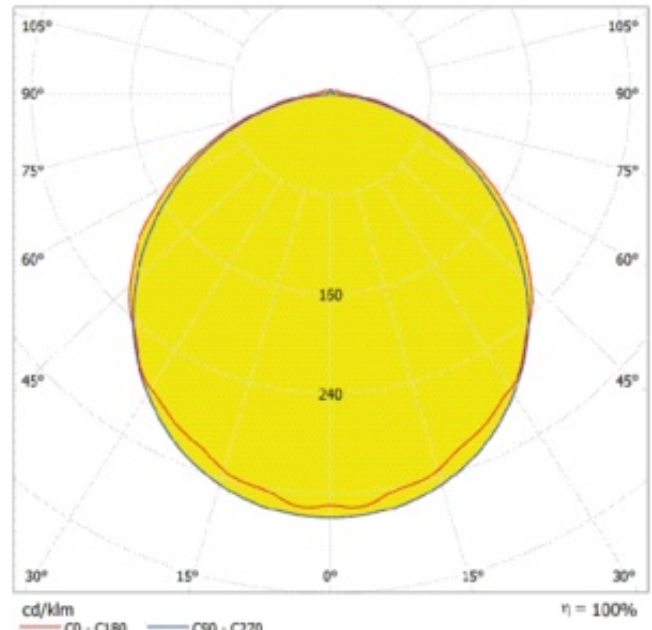

### Product features

- High luminous efficacy: up to 135 lm/W
- Type of protection: IP65
- Beam angle: 110°, 90° x 60°, 30° x 80°
- Through-wiring 3x1.5mm<sup>2</sup> already installed
- Polycarbonate housing

### Photometrical data

Luminous flux	5670 lm
Luminous efficacy	135 lm/W
Color temperature	4000 K
Light color (designation)	Cool White
Color rendering index Ra	> 80
Standard deviation of color matching	< 6 sdc <sub>m</sub>
Low flicker	Yes
Flickering metric (Pst LM)	$\leq$ 1
Stroboscope effect metric (SVM)	$\leq$ 0.4
Photobiological safety group acc. to EN62778	RG1
Beam angle	120 °

DP 1200 E 42W VV

DP 1200 E 42W VV

Dimensions & Weight

Length	1194.00 mm
Width	70.00 mm
Height	60.00 mm
Product weight	836.00 g

DP 1200 E

Materials & Colors

Product color	Gray
Housing color	Gray
Body material	Polycarbonate (PC)
Cover material	Polycarbonate (PC)
Light emitting surface material	Polycarbonate (PC)
Glow Wire Test according to IEC 60695-2-12	650 °C