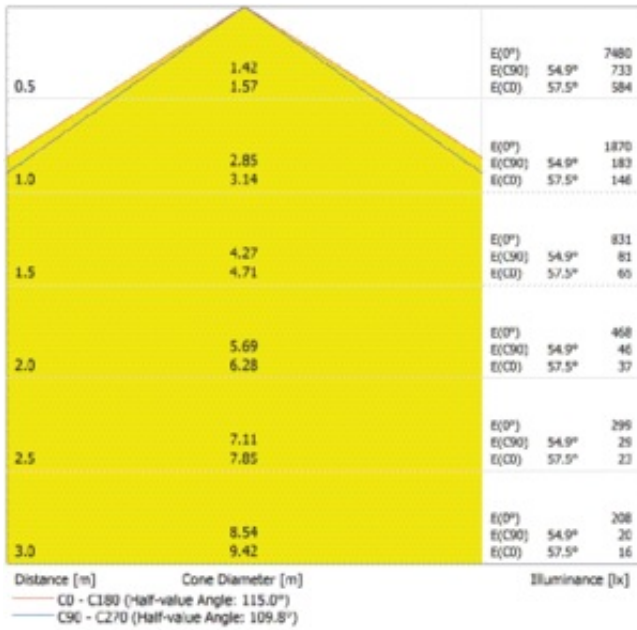

### Product features

- High luminous efficacy: up to 135 lm/W
- Type of protection: IP65
- Beam angle: 110°, 90° x 60°, 30° x 80°
- Through-wiring 3x1.5mm<sup>2</sup> already installed
- Polycarbonate housing

### Photometrical data

Luminous flux	5670 lm
Luminous efficacy	135 lm/W
Color temperature	4000 K
Light color (designation)	Cool White
Color rendering index Ra	> 80
Standard deviation of color matching	< 6 sdc <sub>m</sub>
Low flicker	Yes
Flickering metric (Pst LM)	$\leq$ 1
Stroboscope effect metric (SVM)	$\leq$ 0.4
Photobiological safety group acc. to EN62778	RG1
Beam angle	120 °