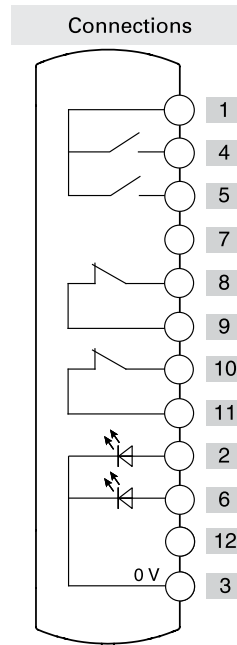

Illuminated button  
spring-return

Illuminated button  
spring-return

Emergency  
push button

	Contacts	Diagram
Device 1	1NO	
Device 2	1NO	
Device 3	2NC	

Connector	Cable length 5m 12 wires on the side			
	N.pin	Cable color	N.pin	Cable color
	1	brown	7	black
	2	blue	8	grey
	3	white	9	red
	4	green	10	purple
	5	pink	11	grey-pink
	6	yellow	12	red-blue