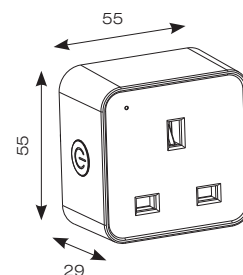

OCTO Wireless Smart Plug Connected by WiZ

- WiFi enabled smart plug for residential and small scale commercial applications
- Make any socket smart with this OCTO Smart Plug Connected by WiZ
- Control your lights and electronic devices from anywhere
- 13A Rated
- Integrated manual on/off button
- Program schedules and timers via WiZ app
- Provides safety, security and energy saving benefits
- Voice control with Alexa, Hey Google and Siri Shortcuts