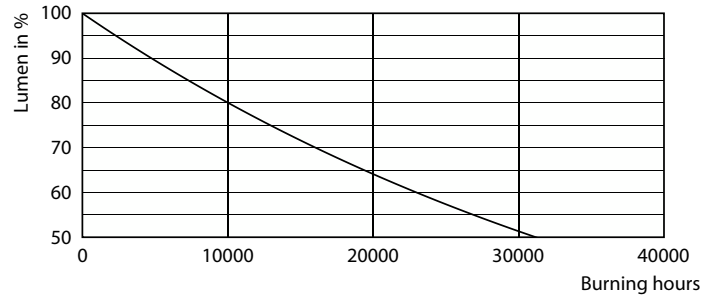

Classic filament LEDbulbs

Lifetime

Life Expectancy Diagram - LED classic 48W ST64 E27 825 GOLD NDSRT4

Lumen Maintenance Diagram - LED classic 48W ST64 E27 825 GOLD NDSRT4