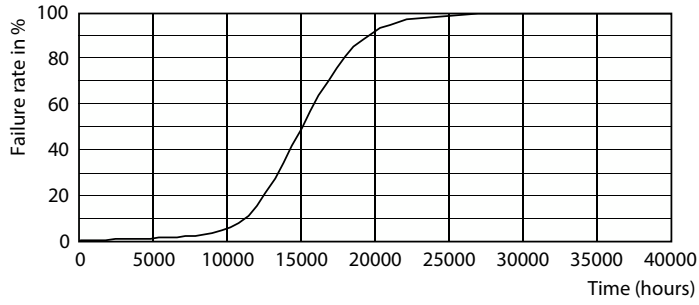

Classic filament LEDbulbs

Lifetime

Life Expectancy Diagram - LED classic 48W ST64 E27 825 GOLD NDSRT4

Lumen Maintenance Diagram - LED classic 48W ST64 E27 825 GOLD NDSRT4