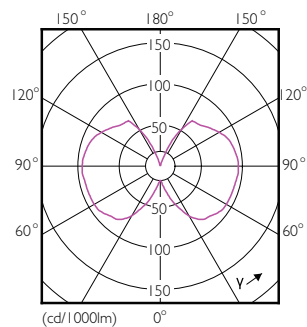

Product data

General Information	
Cap-Base	E27 [E27]
Nominal lifetime	15,000 hour(s)
Switching Cycle	20,000
Rated Lifetime (Hours)	15,000 hour(s)
Lighting Technology	LED
Flux measurement reference	Sphere
Light Technical	
Color Code	825 [CCT of 2500K]
Luminous Flux	600 lumen
Color Designation	Warm White (WW)
Correlated Color Temperature (Nom)	2500 K
Luminous Efficacy (rated) (Nom)	109.00 lm/W
Color Consistency	<6
Color rendering index (CRI)	80
LLMF At End Of Nominal Lifetime (Nom)	70 %
Operating and Electrical	
Line Frequency	50 to 60 Hz

Dimensional drawing

Product	D	C
LED classic 48W ST64 E27 825 GOLD NDSRT4	64 mm	142 mm

Photometric data

Spectral Power Distribution Colour - LED classic 48W ST64 E27 825 GOLD NDSRT4

Light Distribution Diagram - LED classic 48W ST64 E27 825 GOLD NDSRT4