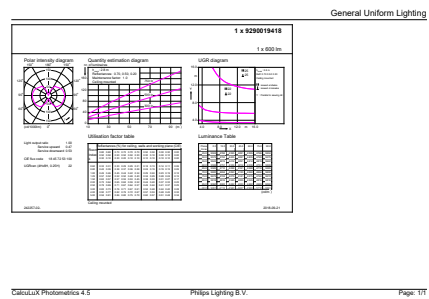

Photometric data