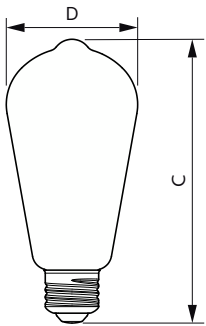

Dimensional drawing

Product	D	C
LED classic 48W ST64 E27 825 GOLD NDSRT4	64 mm	142 mm

Photometric data

Spectral Power Distribution Colour - LED classic 48W ST64 E27 825 GOLD NDSRT4

Light Distribution Diagram - LED classic 48W ST64 E27 825 GOLD NDSRT4