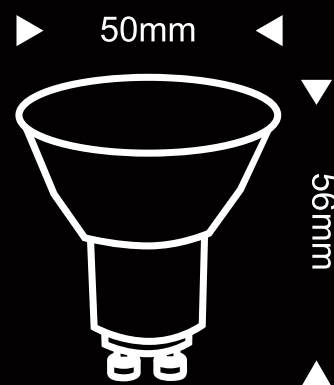

THORGEON
LIGHTING

LED BULB

05090-05091

Manufactured in PRC

thorgeon

ID	TYPE	EAN	W	V			K	Lm	EEL
05090	LED Bulb	4752280005430	6	220-240	GU10	120°	3000	510	F
05091	LED Bulb	4752280005447	6	220-240	GU10	120°	4000	510	F
05092	LED Bulb	4752280005454	8	220-240	GU10	120°	3000	710	F
05093	LED Bulb	4752280005461	8	220-240	GU10	120°	4000	710	F