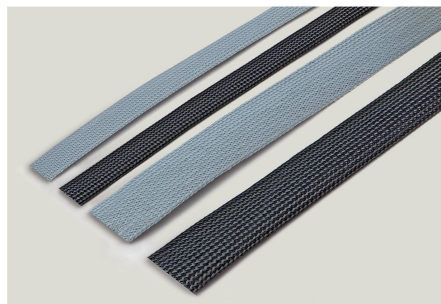

Braided

Sheath HB94 18-29, diameter 20 mm, grey color

Code	CT20025G
Description	braided sheath HB94 18-29
HS code	54022000
Colour	grey
Nominal ø	
mm2	20
Mt pk.	25

* For installation and maintenance* For insulation, wiring, protection* For home, auto, industrial, and nautical use* Working temperature: from -55°C to +130°C* Melting point: +255°C* Self-extinguishing: UL94-V2* Colours: Grey-Black
1 Sleeve, made of extruded single wire with polyester incorporated

DESCRIZIONE DEL PRODOTTO

Braided Sheath HB94 18-29, diameter 20 mm, grey color