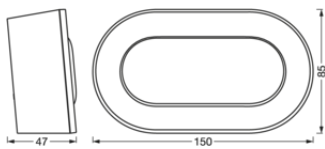

TECHNICAL DATA

Electrical data

Nominal wattage	3.40 W
Nominal voltage	5 V
Nominal current	660.000 mA
Inrush current	660 mA
Inrush current time T_{h50}	660 μ s
Protection class	III

Photometrical data

Luminous flux	12 lm
Luminous efficacy	3 lm/W
Color temperature	4000 K
Light color (designation)	Cool White
Color rendering index Ra	> 90
Standard deviation of color matching	≤ 6 sdc _m
Photobiological safety group acc. to EN62778	RG0
Photobiological safety group acc. to EN62471	RG0
Beam angle	80 °

Dimensions & Weight

Length	150.00 mm
Width	47.00 mm
Height	85.00 mm
Product weight	185.00 g

PGLINEAR LED CLOCK DIM USB
WTMiPRCmnk

Materials & Colors

Product color	White
Housing color	White
Body material	Acrylonitrile butadiene styrene (ABS)