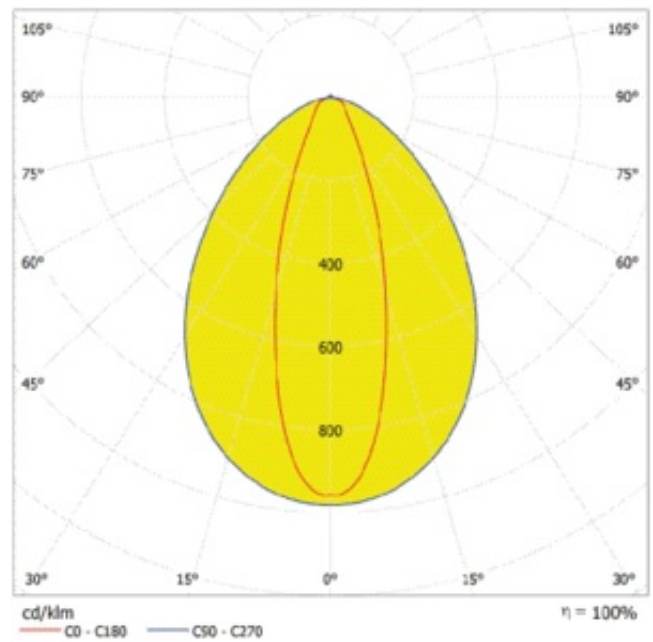

DP 1500 E 80W VN

Dimensions & Weight

Length	1494.00 mm
Width	70.00 mm
Height	60.00 mm
Product weight	1780.00 g

Materials & Colors

Product color	Gray
Housing color	Gray
Body material	Polycarbonate (PC)
Cover material	Polycarbonate (PC)
Light emitting surface material	Polycarbonate (PC)
Glow Wire Test according to IEC 60695-2-12	650 °C