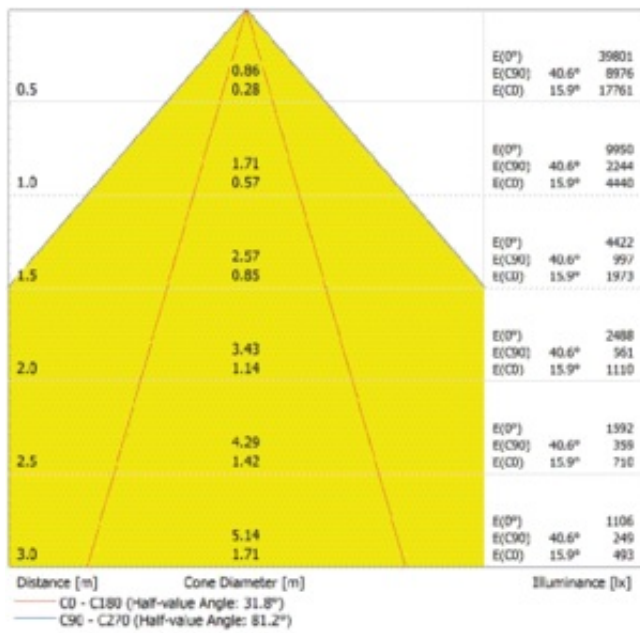

### Product features

- High luminous efficacy: up to 135 lm/W
- Type of protection: IP65
- Beam angle: 110°, 90° x 60°, 30° x 80°
- Through-wiring 3x1.5mm<sup>2</sup> already installed
- Polycarbonate housing

### Photometrical data

Luminous flux	10400 lm
Luminous efficacy	130 lm/W
Color temperature	4000 K
Light color (designation)	Cool White
Color rendering index Ra	> 80
Standard deviation of color matching	< 6 sdc <sub>m</sub>
Low flicker	Yes
Flickering metric (Pst LM)	$\leq 1$
Stroboscope effect metric (SVM)	$\leq 0.4$
Photobiological safety group acc. to EN62778	RG1
Beam angle	30 °