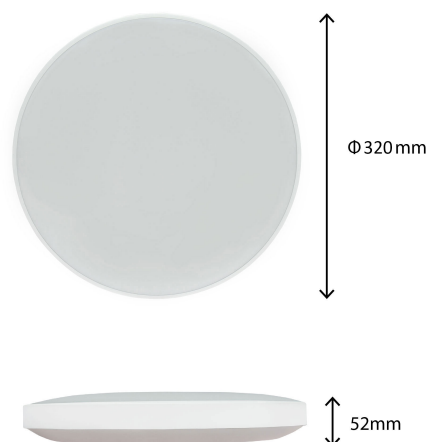

NYMPHEA BLACK & WHITE

SLI031035WW_PW

See
more

Plafond NYMPHEA BLACK & WHITE, with a power of 24 W, high light efficacy 117 lm/W. It has a high IP54 rating, making it ideal for use in rooms with high humidity. It shines with a warm light (3000K), which promotes relaxation and rest, making the illuminated room cosier. Designed for surface mounting. The product is certified by the National Institute of Hygiene, so it can be used in rooms with high hygienic requirements.

IP54

Power	24 W	Voltage	230 V
Luminous flux*	2800 lm (360°)	Colour temperature	3000 K
Colour of light	WW	Beam angle	115 °
Degree of protection (IP)	IP54		

Technical data

Code	SLI031035WW_PW
Power	24 W
Nominal current	175 mA
Voltage	230 V
Energy consumption	24 kWh/1000h
Frequency	50HZ Hz
Protection class	II
Power supply included	+
Power factor	0.6
Useful luminous flux*	2800 lm (360°)
Luminous flux**	1650 lm (360°)
Lamp efficacy	117 lm/W
Luminous intensity	1050 cd
Colour temperature	3000 K
Colour of light	WW
Beam angle	115 °
RA	>80
Light source included	+
Uniformity of color SDCM max	5
Dimmable	No
Working temperature range	-20 +40 °
Lifespan	17000 h
Housing material	Plastic
Degree of protection (IP)	IP54
Colour	White
Dimension (AxBxC)	320x52 mm
For use	Inside
Assembly method	On the ceiling
Application	Inside
Made in	PRC