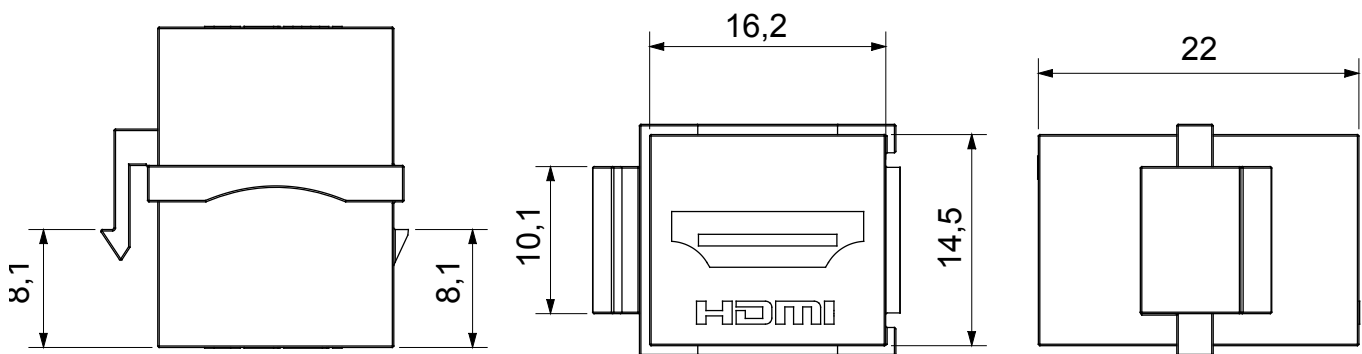

Category	Data socket	Description	HDMI coupler
Type	Female/Female	Compatibility	Keystone Jack
Material	Technopolymer	Electrocod	3722

DIMENSIONAL

STANDARDS/APPROVALS