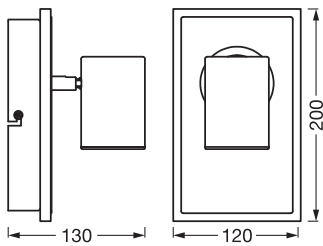

### Photometrical data

|  |                    |
|--|--------------------|
| Luminous flux                                  | 875 lm             |
| Total luminous flux of contained light sources | 1620 lm            |
| Luminous efficacy                              | 53 lm/W            |
| Color temperature                              | 3000 K             |
| Light color (designation)                      | Warm White         |
| Color rendering index Ra                       | 80                 |
| Standard deviation of color matching           | 6 sdc <sub>m</sub> |
| Flickering metric (Pst LM)                     | <10 %              |
| Stroboscope effect metric (SVM)                | ≤0.4               |
| Photobiological safety group acc. to EN62778   | RG1                |
| Beam angle                                     | 290 °              |

### Dimensions & Weight

|                |           |
|----------------|-----------|
| Length         | 120.00 mm |
| Width          | 130.00 mm |
| Height         | 200.00 mm |
| Product weight | 770.00 g  |