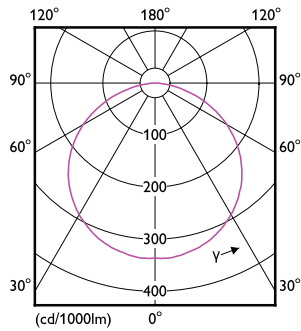

Corepro LED Strip

Initial chromaticity	(0.4338, 0.403) 5SDCM
Power consumption tolerance	+/-10%
Over Time Performance (IEC Compliant)	
Median useful life L70B50	35,000 hour(s)
Product Data	
Order product name	CorePro LEDstrip 9.2W830 1080LM/M 5M
Full product name	CorePro LEDstrip 9.2W830 1080LM/M 5M

Full product code	871951434418100
Order code	929002695602
Material Nr. (12NC)	929002695602
Numerator - Quantity Per Pack	1
EAN/UPC - Product/Case	8719514344181
Numerator - Packs per outer box	10
EAN/UPC - Case	8719514344198

Dimensional drawing

Photometric data

© 2024 Philips Lighting B.V. Page 11

General uniform lighting - CorePro LEDstrip 9.2W830 1080LM/M 5M

Light Distribution Diagram - CorePro LEDstrip 9.2W830 1080LM/M 5M