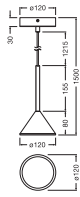

### Photometrical data

Luminous flux	180 lm
Total luminous flux of contained light sources	330 lm
Luminous efficacy	40 lm/W
Color temperature	3000 K
Light color (designation)	Warm White
Color rendering index Ra	> 90
Standard deviation of color matching	6 sdc <sub>m</sub>
Flickering metric (Pst LM)	$\leq 1$
Stroboscope effect metric (SVM)	$\leq 0.4$
Photobiological safety group acc. to EN62778	RG1
Beam angle	115 °

### Dimensions & Weight

Diameter	120.00 mm
Height	1500.00 mm
Product weight	600.00 g

DECOR FUJI 1XPENDANT 5W 830  
BK