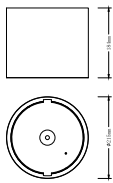

Product features

- Aluminum frame available in different dimensions

TECHNICAL DATA

Dimensions & Weight

Diameter	215 mm
Height	184 mm
Product weight	1140.00 g

DL CMFT FRAME D200

Materials & Colors

Product color	White
Housing color	White
Body material	Steel

LOGISTICAL DATA

Product code	Packaging unit (Pieces/Unit)	Dimensions (length x width x height)	Gross weight	Volume
4099854500022	Folding box 1	269 mm x 269 mm x 232 mm	1374.00 g	16.79 dm ³
4099854500039	Shipping box 2	555 mm x 290 mm x 260 mm	3306.00 g	41.85 dm ³