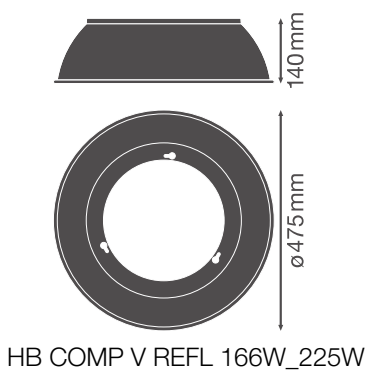

PRODUCT DATASHEET

HB COMP V REFL 225W 80DEG SI

HIGH BAY COMPACT REFLECTOR | Aluminum reflector for HIGHBAY COMPACT luminaires

Product features

- Beam angle: 80°
- High-quality aluminum reflector

TECHNICAL DATA

Photometrical data

Beam angle	80 °
------------	------

Dimensions & Weight

Diameter	475 mm
Height	140 mm
Product weight	560.00 g

Materials & Colors

Product color	Silver
Body material	Aluminum

DOWNLOAD DATA

Documents and certificates		Document name
	User instruction / safety instructions	UI HIGHBAY COMPACT V
	Legal information	Informationstext 18 Abs 4 ElektroG
Tender texts		Document name
	Tender documents	HIGH BAY COMPACT REFLECTOR 225W 80DEG SI-EN

LOGISTICAL DATA

Product code	Packaging unit (Pieces/Unit)	Dimensions (length x width x height)	Gross weight	Volume
4058075715264	Shipping box 2	490 mm x 165 mm x 500 mm	1856.00 g	40.43 dm ³

The mentioned product code describes the smallest quantity unit which can be ordered. One shipping unit can contain one or more single products. When placing an order, for the quantity please enter single or multiples of a shipping unit.