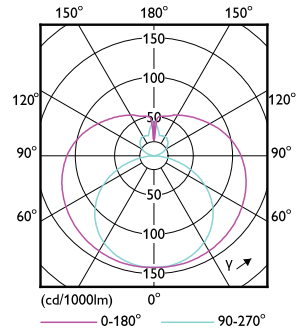

Light Distribution Diagram - CorePro LEDtube 1500mm UO 31.5W 830 T8