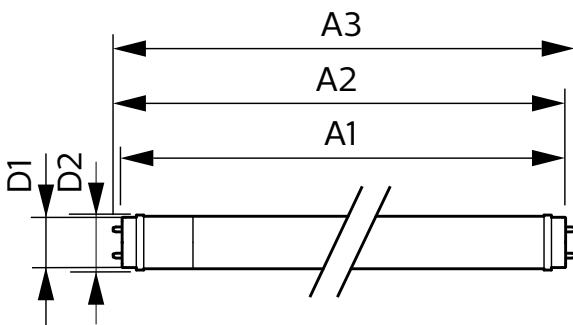

Temperature	
T-Case Maximum (Nom)	55 °C

Controls and Dimming	
Dimmable	No

Mechanical and Housing	
Bulb Finish	Frosted
Bulb Material	Glass

Product Length	1,500 mm
Bulb Shape	T8
Net Weight (Piece)	0.220 kg

Approval and Application	
Energy Efficiency Class	F
Energy Saving Product	Yes
Approval Marks	RoHS compliance CE marking KEMA Keur certificate
Energy Consumption kWh/1000 h	32 kWh
EPREL Registration Number	1384737
CE mark	Yes
EU RoHS compliant	Yes
Flickering value (PstLM) - Flickering value as per EN 61000-3-3	1
Stroboscopic effect visibility measure (SVM)	0.9
Ambient temperature range	-20 to +45 °C

Product Data	
Order product name	CorePro LEDtube 1500mm UO 31.5W 830 T8
Full product name	CorePro LEDtube 1500mm UO 31.5W 830 T8
Full product code	871951448652200
Order code	929003577802
Material Nr. (12NC)	929003577802
Numerator - Quantity Per Pack	1
EAN/UPC - Product/Case	8719514486522
Numerator - Packs per outer box	20
EAN/UPC - Case	8719514486539

Dimensional drawing

Product	D1	D2	A1	A2	A3
CorePro LEDtube 1500mm UO 31.5W 830 T8	25.7 mm	28 mm	1,500 mm	1,507.1 mm	1,514.2 mm