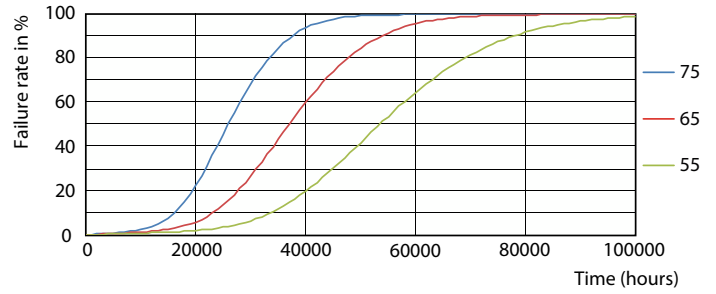

CorePro LEDtube EM/Mains T8

Lifetime