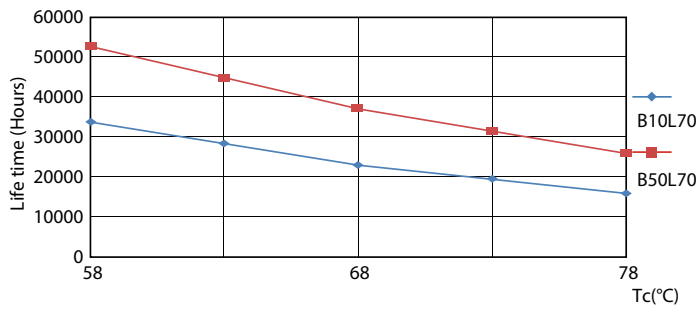

Lifetime

LifetimeVsTc