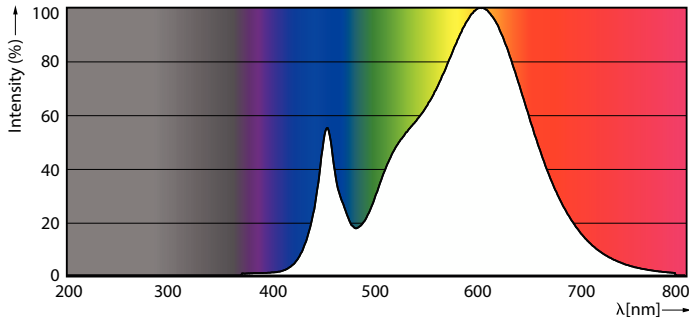

CorePro LEDtube EM/Mains T8

Photometric data

Spectral Power Distribution Colour - CorePro LEDtube 1500mm UO 31.5W 830 T8