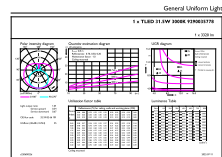

CorePro LEDtube EM/Mains T8

Photometric data

Lifetime