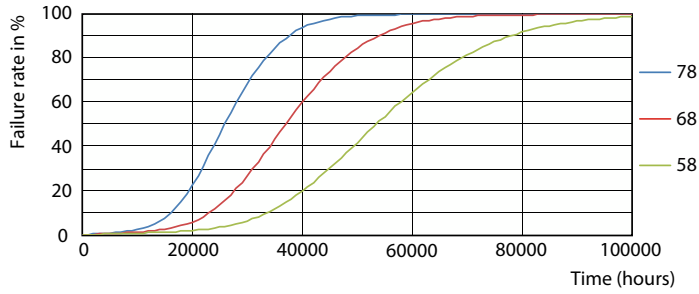

CorePro LEDtube EM/Mains T8

Lifetime