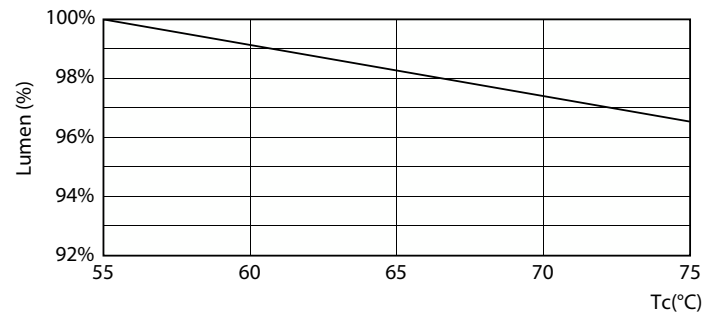

Lumen Maintenance Diagram - CorePro LEDtube 1500mm UO 31.5W 830 T8