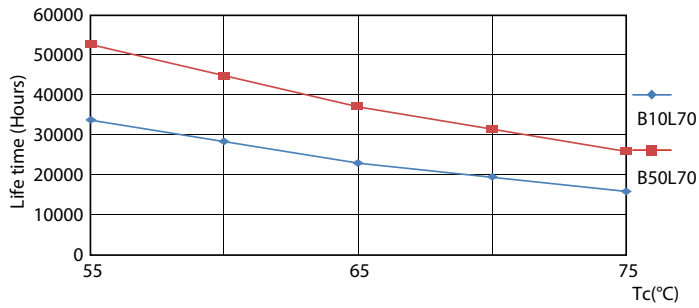

FailureRate

FailureRate

LifetimeVsTc